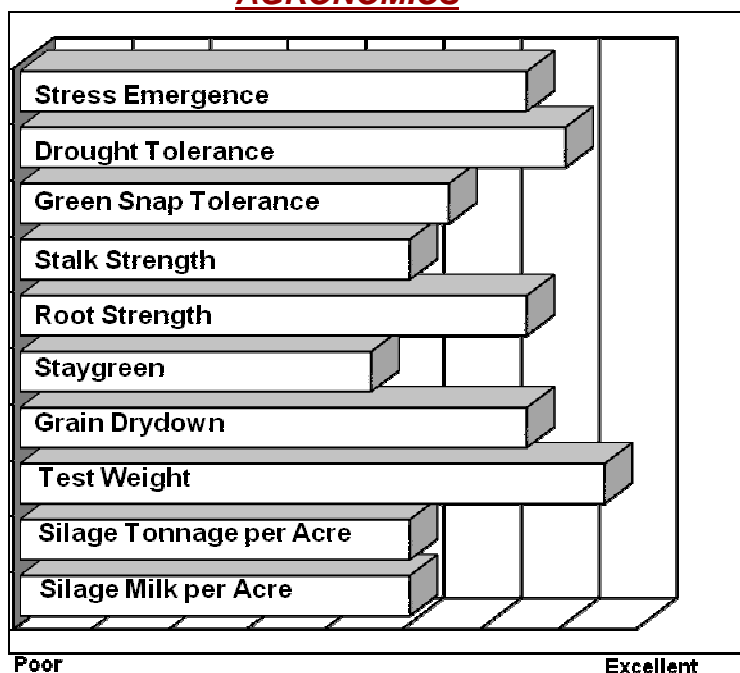

107 Days

- Impressive, widely adapted hybrid with Herculex® insect protection
- Offensive high yields with outstanding test weight and grain quality
- Strong emerging hybrid with very good drought tolerance
- Very large ear size potential with good girth and flex potential
- Widely adapted through the central and western cornbelts

AGRONOMICS

PLANT CHARACTERISTICS

Plant Height	Medium
Ear Height	Medium
Leaf Attitude	Upright
Ear Type	Moderate Flex
Kernel Rows	14-18
Cob Color	Pink
Husk Cover	Medium
Ear Shank Length	Medium
Flowering for Maturity	Average
Black Layer for Maturity	Average

DISEASE TOLERANCE

Gray Leaf Spot	4
Northern Leaf Blight	5
Goss's Wilt	6
Anthracnose Stalk Rot	4
Head Smut	6
Fusarium Ear Rot	6
Gibberella Ear Rot	6
Diplodia Ear Rot	4
Native ECB Resistance	6

Application	Excellent	Very Good	Good	Fair
MANAGEMENT				
High Input Management	X			
Low Input Management		X		
Corn after Corn		X		
No Till/Limited Tillage	X			
Delayed Harvest			X	
Silage Use			X	
PLANT POPULATIONS				
Less Than Optimum			X	
Optimum Population	30,000 - 36,000 plants/acre			
More Than Optimum		X		