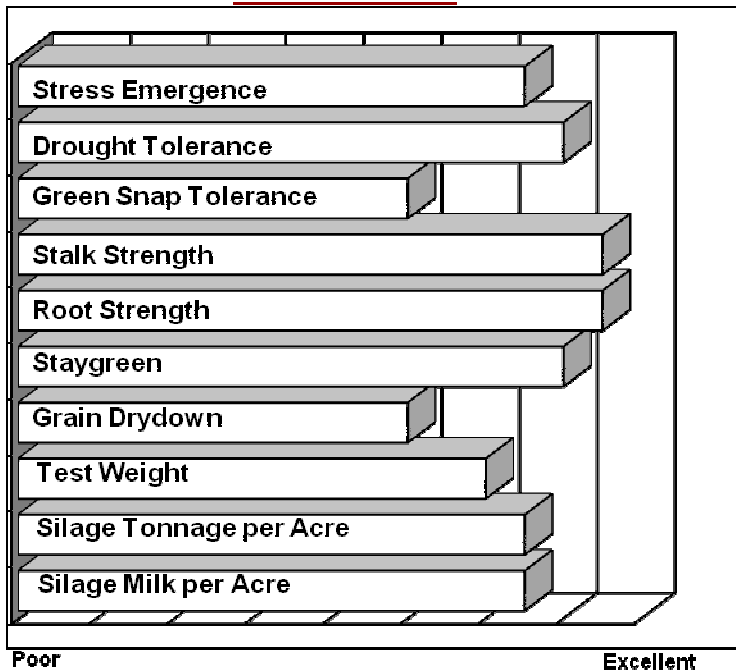

107 Days

- Eye appealing, dependable hybrid with Herculex® insect protection
- Consistent ear development down the row leads to high yield potential
- Excellent stalks and roots combined with good green snap tolerance
- Impressive stay green and overall health with an upright plant style
- Very versatile...good silage potential, likes population, east and west use

AGRONOMICS

PLANT CHARACTERISTICS

Plant Height	Medium
Ear Height	Medium
Leaf Attitude	Upright
Ear Type	Limited Flex
Kernel Rows	14-18
Cob Color	Red
Husk Cover	Medium
Ear Shank Length	Med. Short
Flowering for Maturity	Early
Black Layer for Maturity	Late

DISEASE TOLERANCE

Gray Leaf Spot	5
Northern Leaf Blight	6
Goss's Wilt	7
Anthracnose Stalk Rot	6
Head Smut	6
Fusarium Ear Rot	5
Gibberella Ear Rot	5
Diplodia Ear Rot	4
Stewart's Wilt	6

Application	Excellent	Very Good	Good	Fair
MANAGEMENT				
High Input Management	X			
Low Input Management				X
Corn after Corn	X			
No Till/Limited Tillage	X			
Delayed Harvest	X			
Silage Use		X		
PLANT POPULATIONS				
Less Than Optimum				X
Optimum Population	32,000 - 36,000 plants/acre			
More Than Optimum	X			