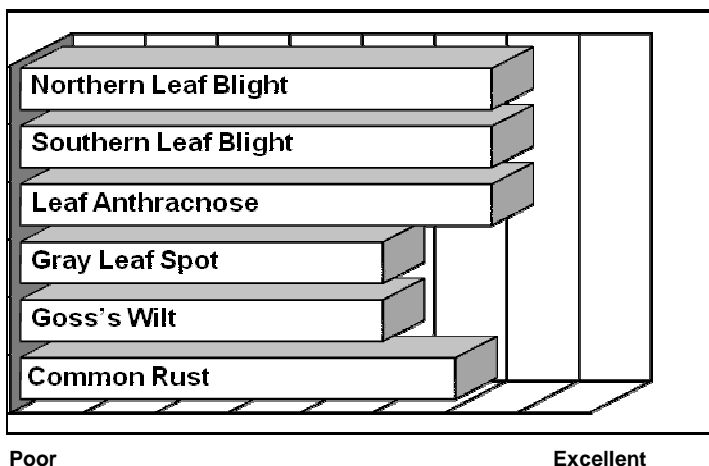

DISEASE TOLERANCE

Application	Excellent	Very Good	Good	Fair
MANAGEMENT				
High Input Management	X			
Low Input Management				X
Corn after Corn		X		
No Till/Limited Tillage	X			
Delayed Harvest		X		
Silage Use				X
PLANT POPULATIONS				
Less Than Optimum			X	
Optimum Population	30,000 - 36,000 plants/acre			
More Than Optimum		X