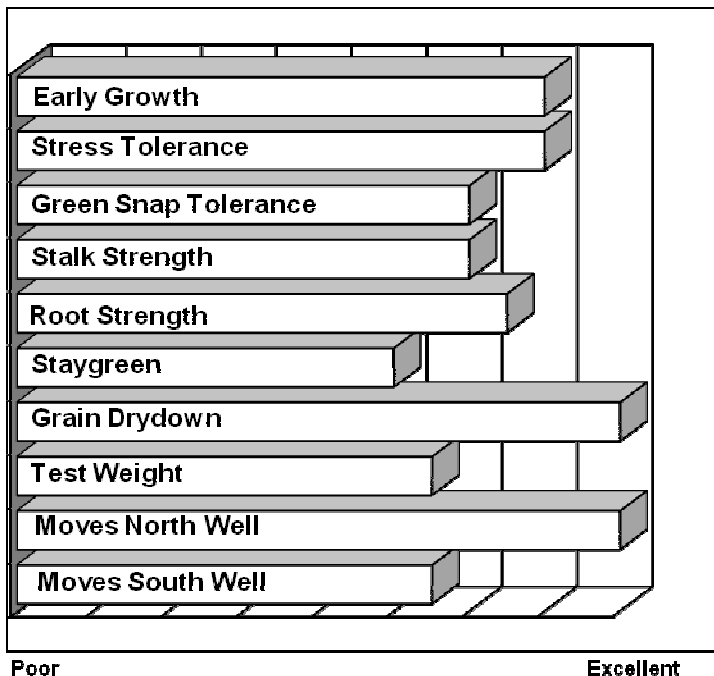

- High yield genetics with YieldGard VT Triple™ insect control
- Tremendous response to high yield management on productive soils
- Very high yield to moisture ratios for this maturity
- Very fast drying grain on girthy, moderate flex ears
- Data reveals top performance, even against later maturing hybrids

### AGRONOMICS

### PLANT CHARACTERISTICS

Plant Height	Medium Short
Ear Height	Medium Low
Leaf Attitude	Semi Upright
Ear Type	Girthy, Mod.
Flex	
Kernel Rows	16-18
Cob Color	Red
Husk Cover	Medium Short
Ear Shank Length	Medium
Flowering for Maturity	Average
Black Layer for Maturity	Early