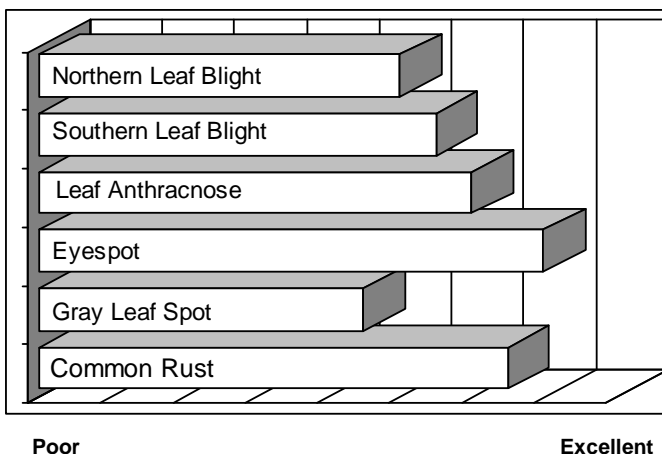

DISEASE TOLERANCE