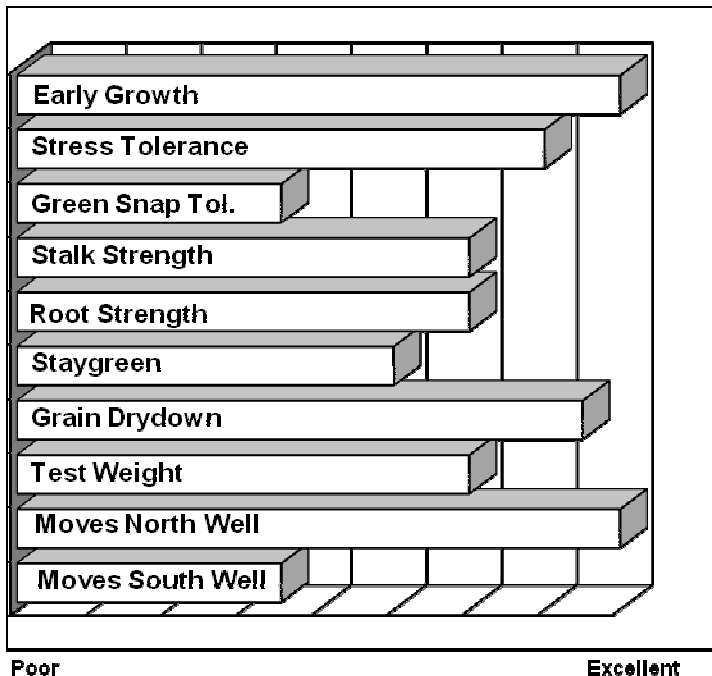

- Leading high yields with YieldGard VT Triple™ corn borer and rootworm control
- Widely adapted, with excellent northern movement as a fuller season option
- Well adapted to soils and conditions that allow its very high yield potential
- Very nice grain quality with good test weight
- Medium height plants with excellent early seedling vigor

AGRONOMICS

PLANT CHARACTERISTICS

Plant Height	Medium
Ear Height	Medium
Leaf Attitude	Semi Upright
Ear Type	Limited Flex, Girthy
Kernel Rows	16-20
Cob Color	Pink
Husk Cover	Medium
Ear Shank Length	Medium Short
Flowering for Maturity	Average
Black Layer for Maturity	Early

DISEASE TOLERANCE

Application	Excellent	Very Good	Good	Fair
MANAGEMENT				
High Input Management	X			
Low Input Management				X
Corn after Corn		X		
No Till/Limited Tillage	X			
Delayed Harvest		X		
Silage Use			X	
PLANT POPULATIONS				
Less Than Optimum			X	
Optimum Population	30,000 – 34,000 plants/acre			
More Than Optimum	X			