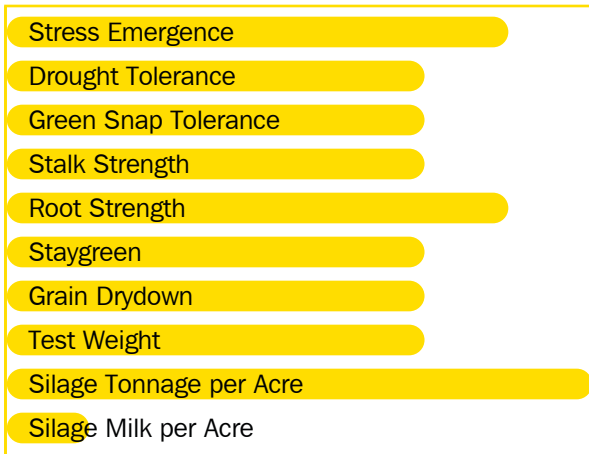

- Impressive, healthy, high yielding hybrid with Roundup® tolerance
- Exceptional dual purpose grain and silage yields in this maturity
- Moderate flex, girthy ears with deep kernels
- Tall with good root strength and excellent late season intactness

Agronomics

NR P F A G VG E

Disease Resistance

NR P F A G VG E

Notes

Characteristics

Plant Height	Tall
Ear Height	Medium High
Leaf Attitude	Mostly Upright
Ear Type	Girthy, Moderate Flex
Kernel Rows	16 - 18
Cob Color	Red
Husk Cover	Medium Short
Flowering for Maturity	Late
Black Layer for Maturity	Average