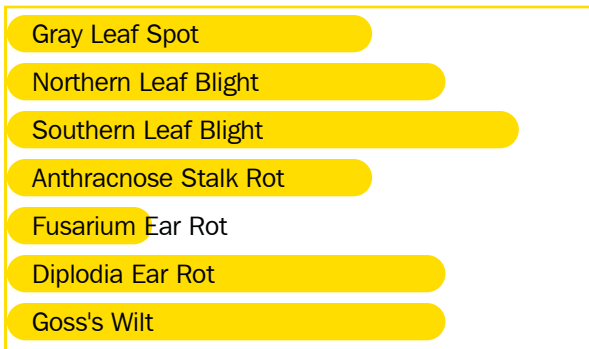

- Impressive, healthy, high yielding hybrid with Roundup® tolerance
- Exceptional dual purpose grain and silage yields in this maturity
- Moderate flex, girthy ears with deep kernels
- Tall with good root strength and excellent late season intactness

Agronomics

NR P F A G VG E

Disease Resistance

NR P F A G VG E

Notes

Characteristics

Plant Height	Tall
Ear Height	Medium High
Leaf Attitude	Mostly Upright
Ear Type	Girthy, Moderate Flex
Kernel Rows	16 - 18
Cob Color	Red
Husk Cover	Medium Short
Flowering for Maturity	Late
Black Layer for Maturity	Average