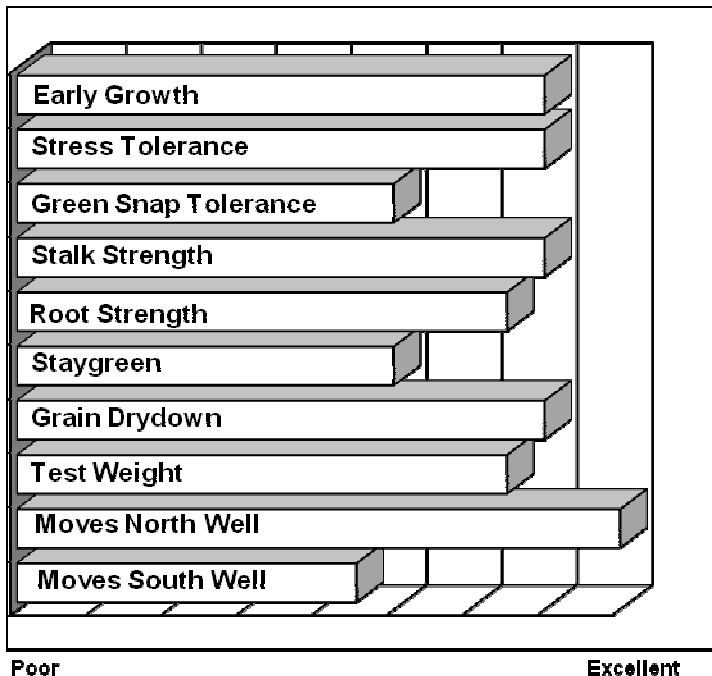

- High yields with YieldGard VT Triple™ corn borer and corn rootworm control
- Very high grain yields in performance trials, and excellent silage yields
- Tall, upright plants with very good stalks, roots, and plant intactness
- Excellent east to west, and northern movement as a fuller season option
- Good stalk and root strength through the growing season

AGRONOMICS

PLANT CHARACTERISTICS

Plant Height	Tall
Ear Height	Medium High
Leaf Attitude	Upright
Ear Type	Flexible
Kernel Rows	16-20
Cob Color	Red
Husk Cover	Medium
Ear Shank Length	Medium
Flowering for Maturity	Average
Black Layer for Maturity	Early

DISEASE TOLERANCE

Application	Excellent	Very Good	Good	Fair
MANAGEMENT				
High Input Management	X			
Low Input Management			X	
Corn after Corn	X			
No Till/Limited Tillage	X			
Delayed Harvest		X		
Silage Use	X			
PLANT POPULATIONS				
Less Than Optimum				X
Optimum Population	30,000 – 34,000 plants/acre			
More Than Optimum	X			