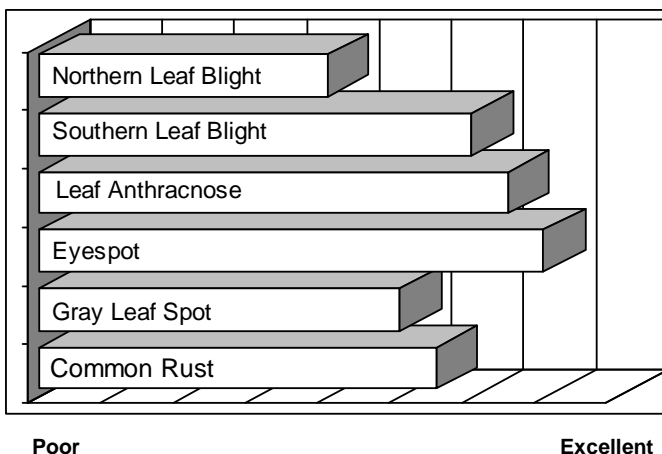

DISEASE TOLERANCE