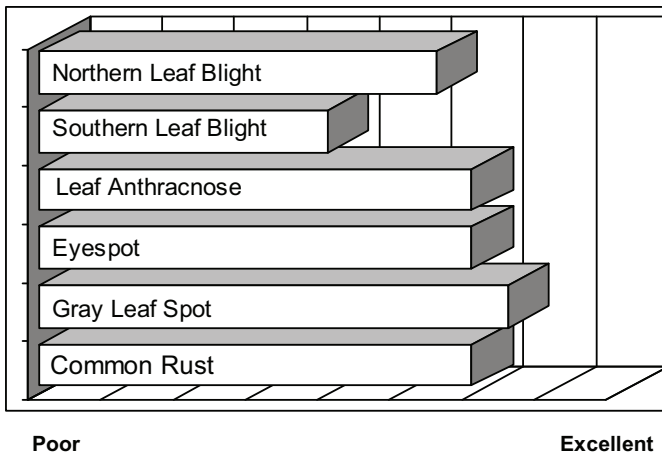

DISEASE TOLERANCE