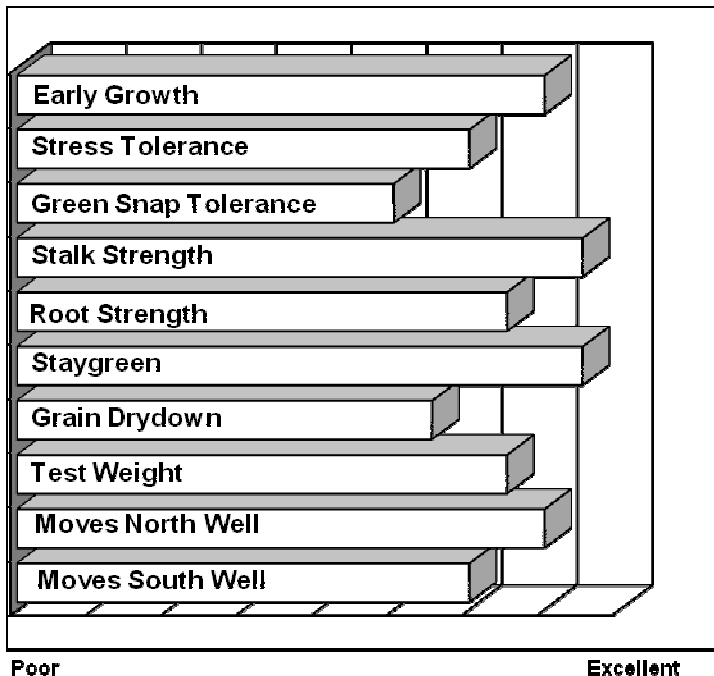

- YieldGard VT Triple™ corn borer and rootworm control with proven yields
- Upright plant style with exceptional staygreen, eye appeal, and intactness
- Semi-determinate ears with deep grain having high quality and test weight
- Consistent performance in both the central and eastern cornbelt regions
- Upright plant style adapts well to narrow rows and higher plant populations

### AGRONOMICS

### PLANT CHARACTERISTICS

Plant Height	Medium
Ear Height	Medium
Leaf Attitude	Upright
Ear Type	Limited Flex, Girthy
Kernel Rows	16-18
Cob Color	Red
Husk Cover	Medium Full
Ear Shank Length	Medium
Flowering for Maturity	Average
Black Layer for Maturity	Average