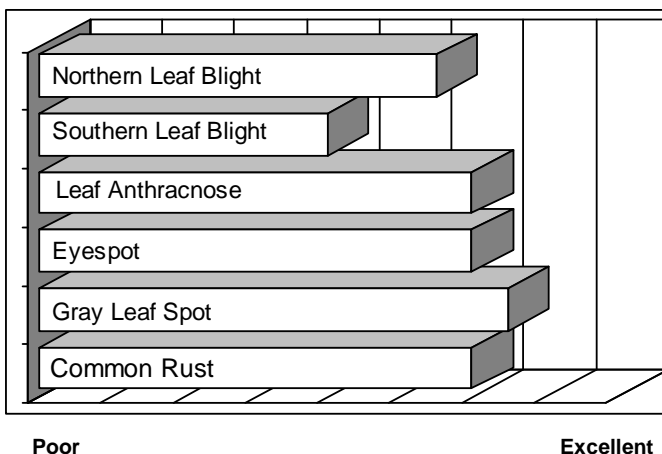

DISEASE TOLERANCE