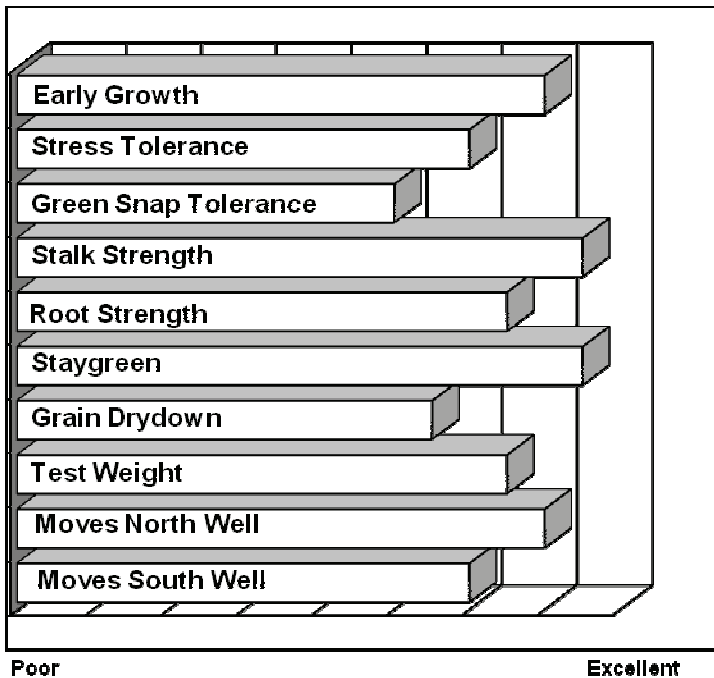

- YieldGard VT Triple™ corn borer and rootworm control with proven yields
- Upright plant style with exceptional staygreen, eye appeal, and intactness
- Semi-determinate ears with deep grain having high quality and test weight
- Consistent performance in both the central and eastern cornbelt regions
- Upright plant style adapts well to narrow rows and higher plant populations

### AGRONOMICS

### PLANT CHARACTERISTICS

Plant Height	Medium
Ear Height	Medium
Leaf Attitude	Upright
Ear Type	Limited Flex, Girthy
Kernel Rows	16-18
Cob Color	Red
Husk Cover	Medium Full
Ear Shank Length	Medium
Flowering for Maturity	Average
Black Layer for Maturity	Average