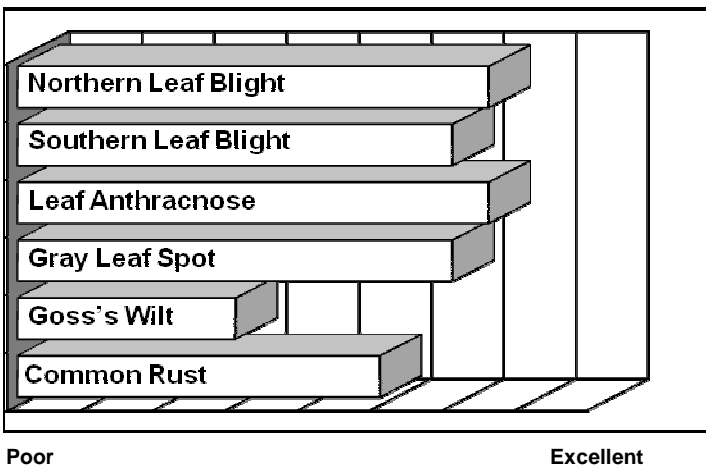

DISEASE TOLERANCE

Application	Excellent	Very Good	Good	Fair
MANAGEMENT				
High Input Management	X			
Low Input Management			X	
Corn after Corn		X		
No Till/Limited Tillage	X			
Delayed Harvest				X
Silage Use		X		
PLANT POPULATIONS				
Less Than Optimum			X	
Optimum Population	30,000 – 34,000 plants/acre			
More Than Optimum		X