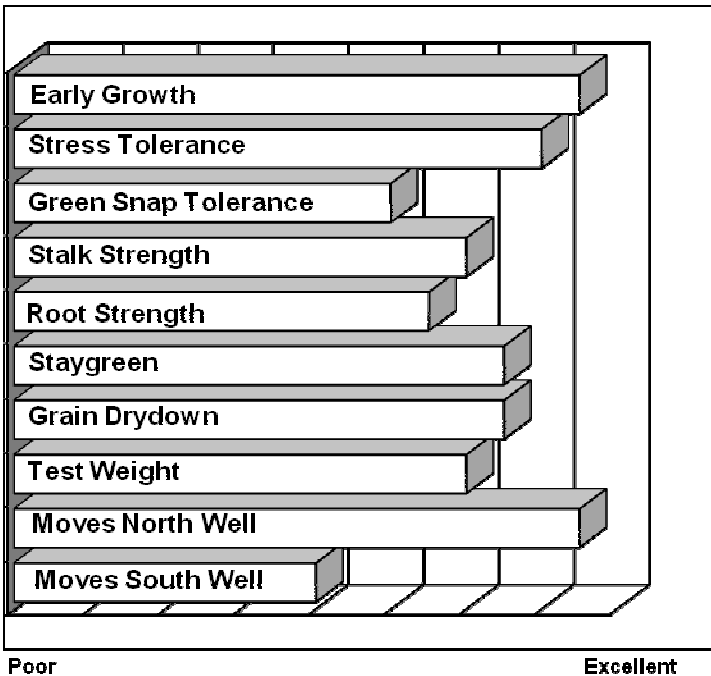

- Excellent top end yield potential with YieldGard VT Triple™ insect control
- Well adapted to high yield management and productive soils
- Girthy ear style that maintains good consistency even at higher populations
- Excellent companion hybrid with R6608VBW in this maturity range
- Adapted both west and east across the northern cornbelt

AGRONOMICS

PLANT CHARACTERISTICS

Plant Height	Medium Tall
Ear Height	Medium High
Leaf Attitude	Semi Upright
Ear Type	Girthy, Mod.
Flex	
Kernel Rows	16-18
Cob Color	Red
Husk Cover	Semi Open
Ear Shank Length	Medium
Flowering for Maturity	Average
Black Layer for Maturity	Average