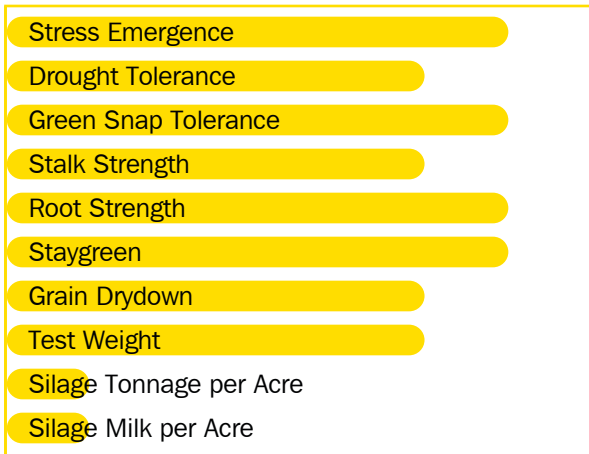

- Consistent performance with Roundup® herbicide resistance
- Excellent multi-year yields in and north of maturity zone
- Adapts well to higher plant populations
- Medium height, healthy plants with very good staygreen

### Agronomics

NR P F A G VG E

### Disease Resistance

NR P F A G VG E