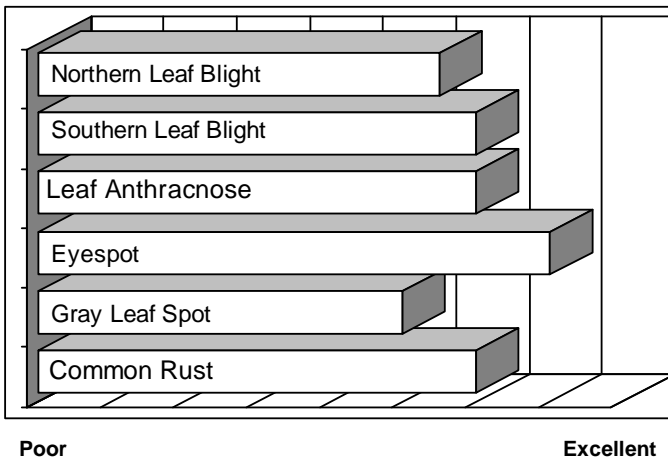

DISEASE TOLERANCE