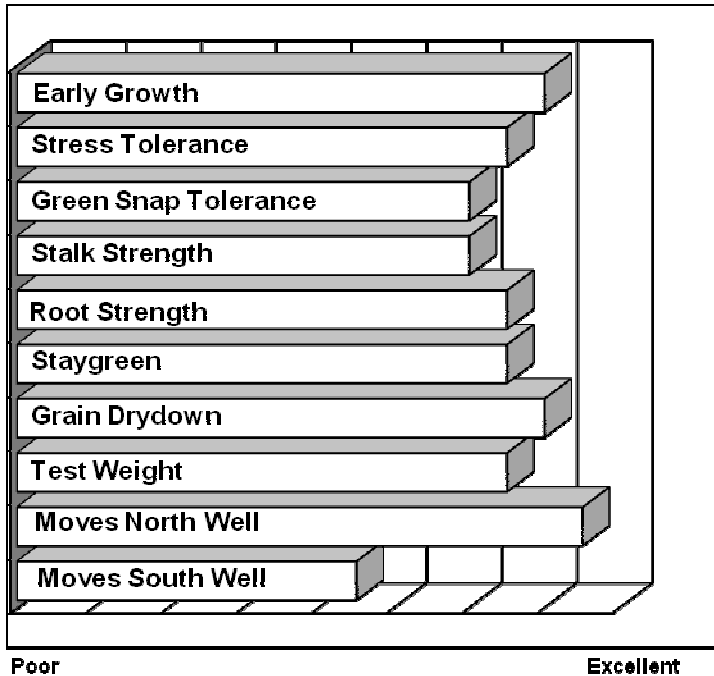

- Dual purpose grain and silage option with YieldGard VT Triple™ protection
- Medium tall plants with good health and intactness through the season
- Stable, high yield, widely adapted hybrid both east and west
- Moderate flex ears with fast drying grain having very good test weight
- Nice companion to AV 5480v3R, but earlier, with better northern movement

AGRONOMICS

PLANT CHARACTERISTICS

Plant Height	Medium Tall
Ear Height	Medium
Leaf Attitude	Semi Upright
Ear Type	Moderate Flex
Kernel Rows	14-18
Cob Color	Pink
Husk Cover	Semi Open
Ear Shank Length	Medium
Flowering for Maturity	Early
Black Layer for Maturity	Average