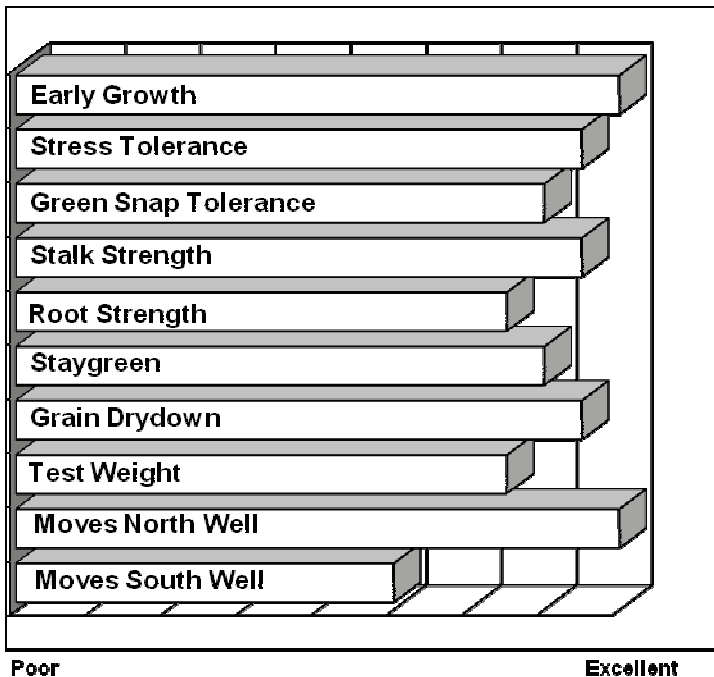

- **New, early, stress tolerant genetics with Roundup® herbicide tolerance**
- **Vigorous early plant growth and lush green, intact, late season appearance**
- **Early flower for this maturity allows excellent movement north**
- **Great stress tolerance on more variable soils as a full season option north**
- **Consistent, early RR2 refuge and silage option**

AGRONOMICS

PLANT CHARACTERISTICS

Plant Height	Medium
Ear Height	Medium
Leaf Attitude	Semi Upright
Ear Type	Moderate Flex
Kernel Rows	14-18
Cob Color	Red
Husk Cover	Semi Open
Ear Shank Length	Medium
Flowering for Maturity	Early
Black Layer for Maturity	Average

DISEASE TOLERANCE

Application	Excellent	Very Good	Good	Fair
MANAGEMENT				
High Input Management		X		
Low Input Management	X			
Corn after Corn		X		
No Till/Limited Tillage	X			
Delayed Harvest	X			
Silage Use		X		
PLANT POPULATIONS				
Less Than Optimum			X	
Optimum Population	28,000 – 34,000 plants/acre			
More Than Optimum		X		