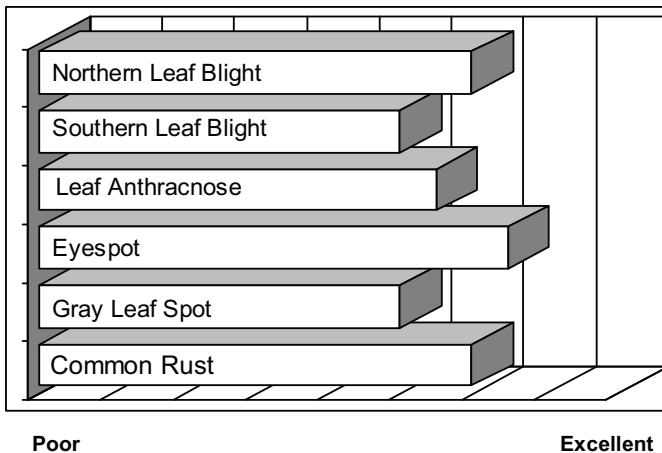

DISEASE TOLERANCE