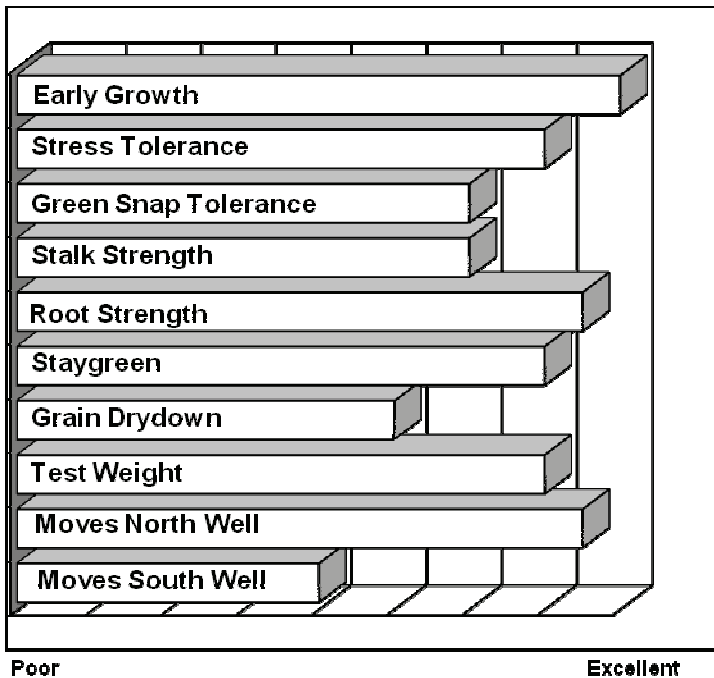

- Robust plants with Herculex® Xtra corn borer and corn rootworm control
- Medium tall, healthy plants with dual purpose grain and silage potential
- Excellent seedling vigor and early growth
- Consistent performance in zone and north as a later maturing option
- Flexing, consistent, girthy ears with high quality grain

AGRONOMICS

PLANT CHARACTERISTICS

Plant Height	Tall
Ear Height	Medium High
Leaf Attitude	Semi Upright
Ear Type	Moderate Flex
Kernel Rows	16-18
Cob Color	Red
Husk Cover	Medium
Ear Shank Length	Medium
Flowering for Maturity	Late
Black Layer for Maturity	Late

DISEASE TOLERANCE

Application	Excellent	Very Good	Good	Fair
MANAGEMENT				
High Input Management	X			
Low Input Management			X	
Corn after Corn	X			
No Till/Limited Tillage	X			
Delayed Harvest		X		
Silage Use	X			
PLANT POPULATIONS				
Less Than Optimum			X	
Optimum Population	28,000 – 34,000 plants/acre			
More Than Optimum		X		