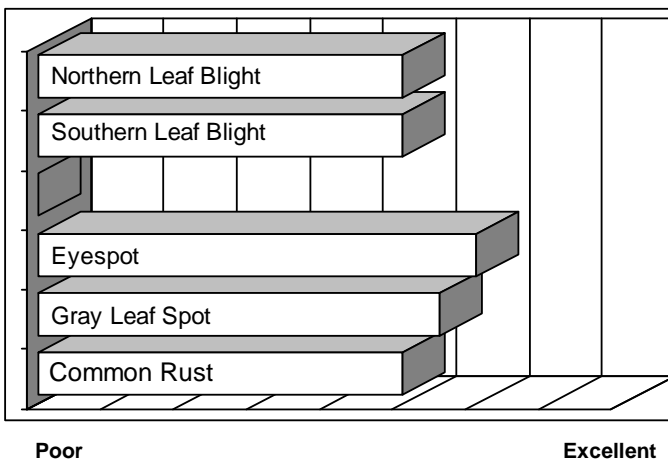

DISEASE TOLERANCE