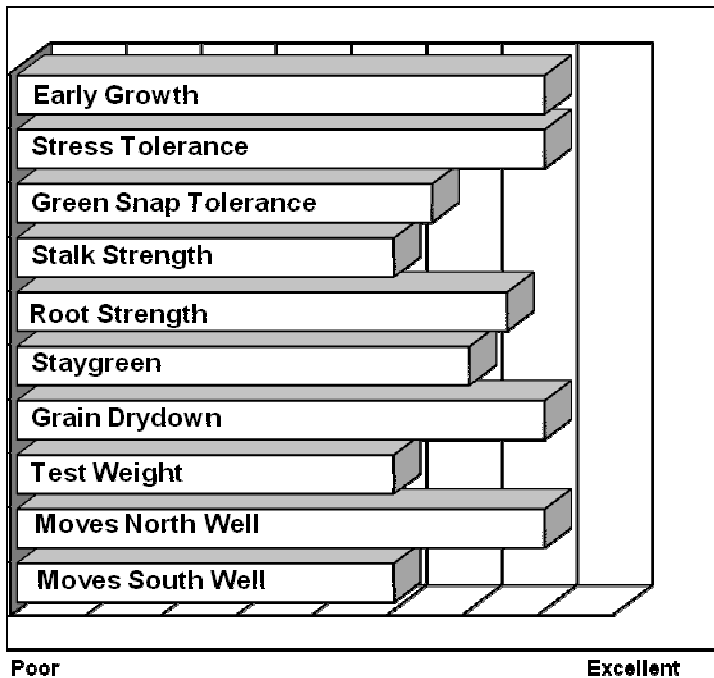

- New quad stack with Agrisure™ corn borer and rootworm control
- Showy, robust hybrid with dual purpose grain and silage potential
- Blocky ear style with good girth and moderate flex
- Consistent performance on good ground, even under heat and drought stress
- 2008 performance trial results showed very high top end yield potential

AGRONOMICS

PLANT CHARACTERISTICS

Plant Height	Medium Tall
Ear Height	Medium
Leaf Attitude	Semi Upright
Ear Type	Moderate Flex
Kernel Rows	16-18
Cob Color	Red
Protein Content	High
Oil Content	Average
Flowering for Maturity	Average
Black Layer for Maturity	Average

DISEASE TOLERANCE

Application	Excellent	Very Good	Good	Fair
MANAGEMENT				
High Input Management	X			
Low Input Management				X
Corn after Corn	X			
No Till/Limited Tillage	X			
Delayed Harvest		X		
Silage Use		X		
PLANT POPULATIONS				
Less Than Optimum			X	
Optimum Population	30,000 - 34,000 plants/acre			
More Than Optimum		X		