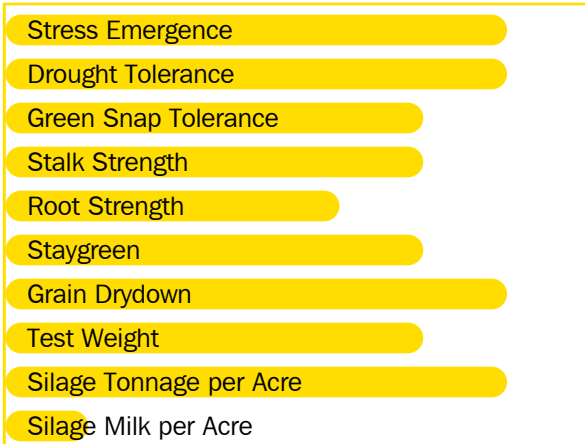

- Very high yield to moisture ratios
- Stress-tolerant genetics with Agrisure® glyphosate tolerance
- Proven multi year yield track record
- Long, flexing ears with quick drying grain

Agronomics

NR P F A G VG E

Disease Resistance

NR P F A G VG E

Notes

Characteristics

Plant Height	Tall
Ear Height	Medium High
Leaf Attitude	Upright
Ear Type	Flexible
Kernel Rows	14 - 16
Cob Color	Pink
Husk Cover	Medium
Flowering for Maturity	Average
Black Layer for Maturity	Average

Management Recommendations

High Input Management	****
Low Input Management	***
Corn after Corn	**
No Till/Limited Tillage	****
Delayed Harvest	***
Silage Use	***
Less Than Optimum Pop	***
Optimum Pop	28,000 - 32,000
More Than Optimum Pop	**