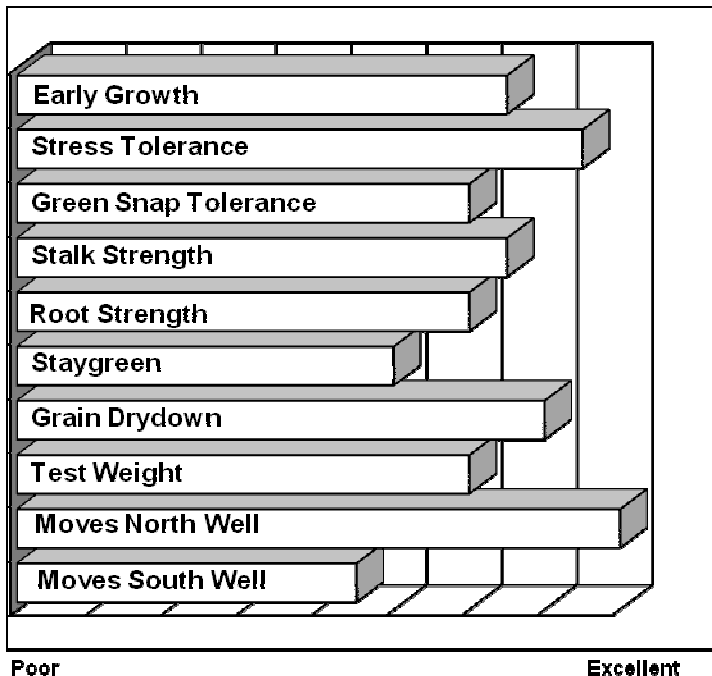

- **Tough, consistent performer with glyphosate herbicide tolerance**
- **Very stable hybrid across the northern cornbelt east and west**
- **Medium height plants with medium low ears and good standability**
- **Moves north well as a fuller season option with early flower for maturity**
- **Consistent performance with outstanding stress tolerance**

AGRONOMICS

PLANT CHARACTERISTICS

Plant Height	Medium
Ear Height	Medium Low
Leaf Attitude	Semi Upright
Ear Type	Girthy, Limited Flex
Kernel Rows	18-20
Cob Color	Red
Husk Cover	Medium
Ear Shank Length	Medium Short
Flowering for Maturity	Early
Black Layer for Maturity	Average

DISEASE TOLERANCE

Application	Excellent	Very Good	Good	Fair
MANAGEMENT				
High Input Management	X			
Low Input Management		X		
Corn after Corn	X			
No Till/Limited Tillage	X			
Delayed Harvest		X		
Silage Use			X	
PLANT POPULATIONS				
Less Than Optimum			X	
Optimum Population	28,000 – 34,000 plants/acre			
More Than Optimum	X			