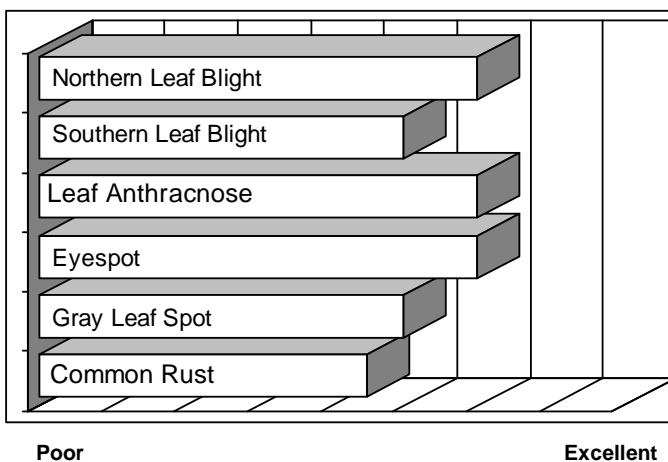

DISEASE TOLERANCE

Application	Excellent	Very Good	Good	Fair
MANAGEMENT				
High Input Management	X			
Low Input Management		X		
Corn after Corn	X			
No Till/Limited Tillage	X			
Delayed Harvest		X		
Silage Use			X	
PLANT POPULATIONS				
Less Than Optimum			X	
Optimum Population	28,000 – 34,000 plants/acre			
More Than Optimum	X