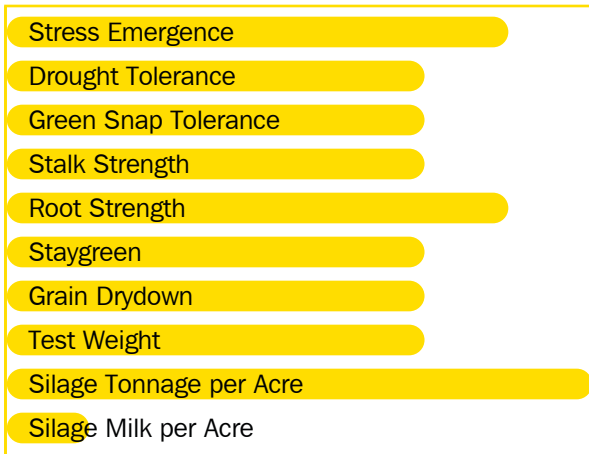

- Impressive, healthy, intact, high yielding, conventional hybrid
- Exceptional dual purpose grain & silage yields for this maturity
- Tall plants with good roots and excellent late season integrity
- Wide area of adaptation with excellent southern movement

Agronomics

NR P F A G VG E

Characteristics

Plant Height	Tall
Ear Height	Medium High
Leaf Attitude	Mostly Upright
Ear Type	Girthy, Moderate Flex
Kernel Rows	16 - 18
Cob Color	Red
Husk Cover	Medium Short
Flowering for Maturity	Late
Black Layer for Maturity	Average

Disease Resistance

NR P F A G VG E

Notes

Management Recommendations

High Input Management	****
Low Input Management	**
Corn after Corn	****
No Till/Limited Tillage	****
Delayed Harvest	***
Silage Use	****
Less Than Optimum Pop	**
Optimum Pop	30,000 - 34,000
More Than Optimum Pop	***