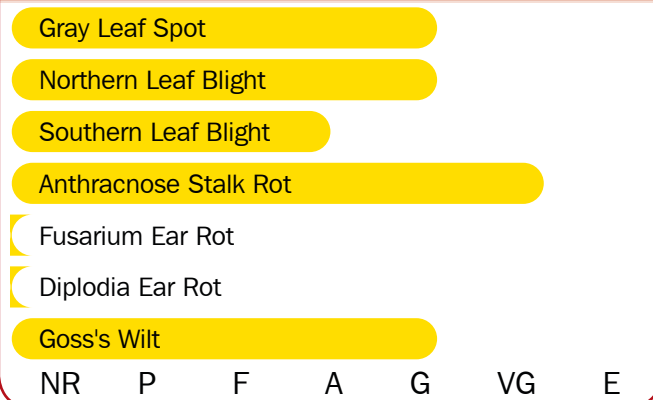

- Conventional hybrid with outstanding stress tolerance
- Tough, consistent performer across environments
- Moves north well, fuller season option with early flower maturity
- Good staygreen and drought tolerance

Agronomics

Disease Resistance

Notes

Characteristics

Plant Height	Medium
Ear Height	Medium Low
Leaf Attitude	Semi Upright
Ear Type	Girthy, Limited Flex
Kernel Rows	18 - 20
Cob Color	Red
Husk Cover	Medium
Flowering for Maturity	Early
Black Layer for Maturity	Average

**** = excellent, *** = very good, ** = good, * = fair, NR = Not Recommended