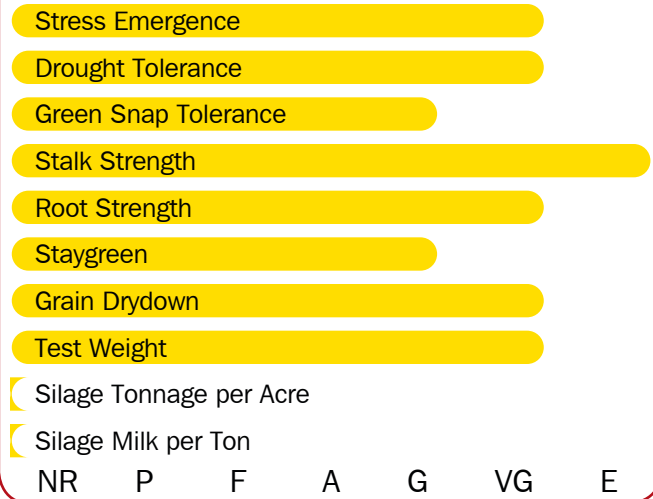

- Conventional hybrid with outstanding stress tolerance
- Tough, consistent performer across environments
- Moves north well, fuller season option with early flower maturity
- Good staygreen and drought tolerance

Agronomics

Disease Resistance

Notes

Characteristics

Plant Height	Medium
Ear Height	Medium Low
Leaf Attitude	Semi Upright
Ear Type	Girthy, Limited Flex
Kernel Rows	18 - 20
Cob Color	Red
Husk Cover	Medium
Flowering for Maturity	Early
Black Layer for Maturity	Average

Management Recommendations

High Input Management	****
Low Input Management	***
Corn after Corn	***
No Till/Limited Tillage	****
Delayed Harvest	***
Silage Use	*
Less Than Optimum Pop	*
Optimum Pop	28,000 - 34,000
More Than Optimum Pop	***

**** = excellent, *** = very good, ** = good, * = fair, NR = Not Recommended