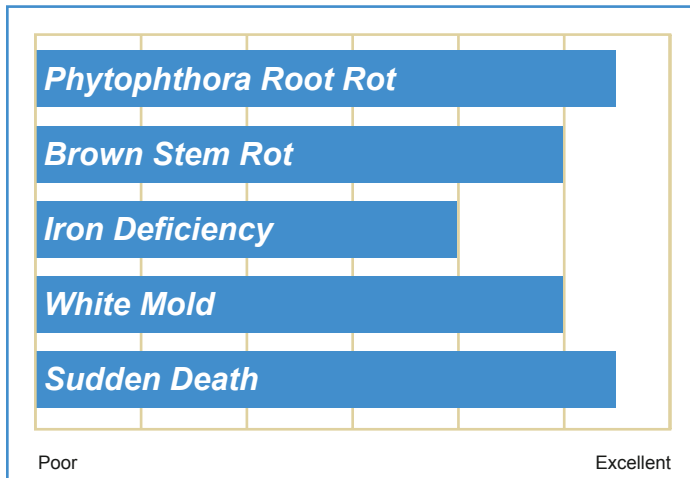

AV 24X4RR

NEW

2.4 Day Relative Maturity

- ◆ Bold and showy plant type that takes stress well
- ◆ R3, MR14 SCN package
- ◆ Good Phytophthora Field Tolerance and Sudden Death Tolerance
- ◆ Top performer in multiple tests from both 06 & 07

Characteristics

Plant Height	Medium
Plant Width	MedBush
Flower	White
Hilum	Black
Pubescence	Lt Tawny
Pod	Brown

Disease Resistance

Agronomics

Emergence	++
Reaches Canopy Fast	+++
Stress Tolerance	++
Standability	++
Shatter Resistance	++
Mid-Season Appearance	++
Late-Season Appearance	++

Poor Excellent

Management Recommendations

Irrigation	+++
No Till	++++
Wide Rows	++++
Narrow Rows	+++
Higher Populations	+++
Lower Populations	++++
High Organic	++++
Clay and Variable	++++
Light and Sandy Soils	++++