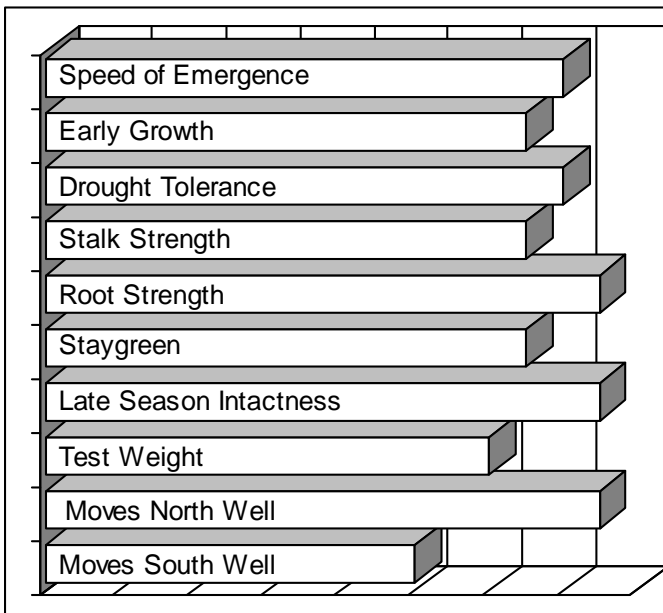

- **New, high yields with YieldGard VT Triple™ corn borer and rootworm control**
- **Earlier than AV 4006YPRR, but with the same kind of high yield potential**
- **Widely adapted, east and west, in the 83-90 day markets**
- **Can push the window north due to relatively early flowering date**
- **Medium height plants with very good root and stalk strength**

AGRONOMICS

Poor

Excellent

DISEASE TOLERANCE

Poor

Excellent

PLANT CHARACTERISTICS

Plant Height	Medium
Ear Height	Medium
Leaf Attitude	Semi Upright
Ear Type	Girthy, Limited Flex
Kernel Rows	16-20
Cob Color	Red
Husk Cover	Medium
GDUs to Flower	1210
GDUs to Maturity	2200

Application	Excellent Choice	Good Choice	Fair Choice	Do Not Recommend
MANAGEMENT				
High Input Management	✓			
Low Input Management		✓		
Corn after Corn	✓			
No Till/Limited Tillage		✓		
Delayed Harvest	✓			
Silage Use			✓	
PLANT POPULATIONS				
16-22,000 plants/acre			✓	
23-28,000 plants/acre		✓		
29-34,000 plants/acre	✓			