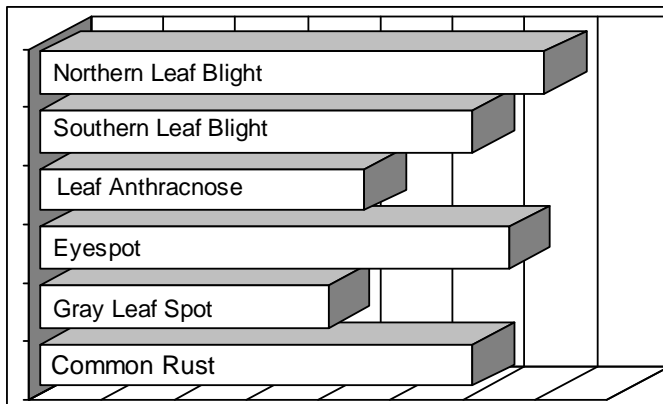

- **New, high yields with YieldGard VT Triple™ corn borer and rootworm control**
- **Earlier than AV 4006YPRR, but with the same kind of high yield potential**
- **Widely adapted, east and west, in the 83-90 day markets**
- **Can push the window north due to relatively early flowering date**
- **Medium height plants with very good root and stalk strength**

AGRONOMICS

Poor

Excellent

DISEASE TOLERANCE

Poor

Excellent

PLANT CHARACTERISTICS

Plant Height	Medium
Ear Height	Medium
Leaf Attitude	Semi Upright
Ear Type	Girthy, Limited Flex
Kernel Rows	16-20
Cob Color	Red
Husk Cover	Medium
GDUs to Flower	1210
GDUs to Maturity	2200

Application	Excellent Choice	Good Choice	Fair Choice	Do Not Recommend
MANAGEMENT				
High Input Management	✓			
Low Input Management		✓		
Corn after Corn	✓			
No Till/Limited Tillage		✓		
Delayed Harvest	✓			
Silage Use			✓	
PLANT POPULATIONS				
16-22,000 plants/acre			✓	
23-28,000 plants/acre		✓		
29-34,000 plants/acre	✓			