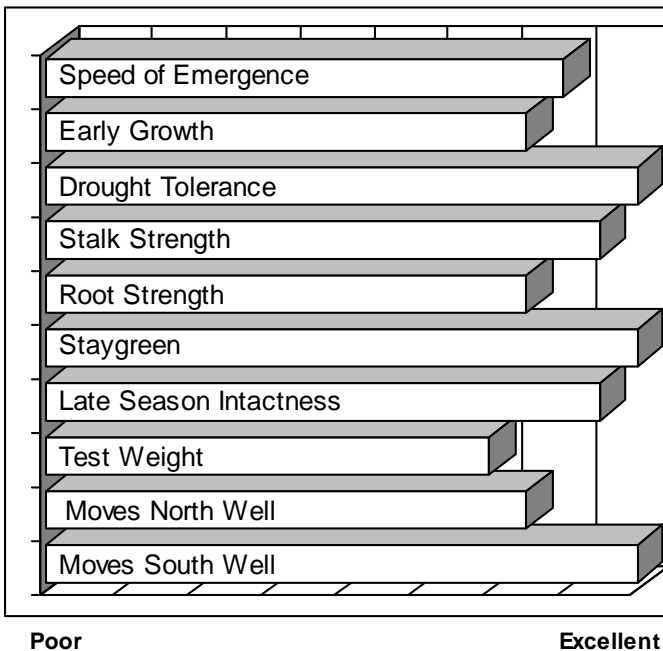

- **New YieldGard VT Triple™ corn borer and rootworm control**
- **Widely adapted hybrid with outstanding heat and drought stress tolerance**
- **High level of stress tolerance allows use on more variable soils**
- **Very good staygreen and plant intactness into the harvest season**
- **Girthy, moderate flexing ears with good test weight and fast drying grain**

AGRONOMICS

PLANT CHARACTERISTICS

Plant Height	Medium
Ear Height	Medium
Leaf Attitude	Semi Upright
Ear Type	Flexible
Kernel Rows	16-18
Cob Color	Red
Husk Cover	Medium
GDUs to Flower	1280
GDUs to Maturity	2510

DISEASE TOLERANCE

Application	Excellent Choice	Good Choice	Fair Choice	Do Not Recommend
MANAGEMENT				
High Input Management	✓			
Low Input Management	✓			
Corn after Corn	✓			
No Till/Limited Tillage		✓		
Delayed Harvest	✓			
Silage Use			✓	
PLANT POPULATIONS				
16-22,000 plants/acre			✓	
23-28,000 plants/acre	✓			
29-34,000 plants/acre	✓			