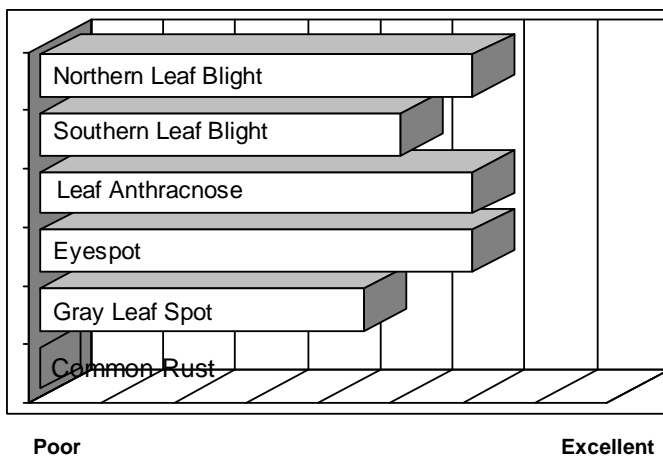

DISEASE TOLERANCE

Application	Excellent Choice	Good Choice	Fair Choice	Do Not Recommend
MANAGEMENT				
High Input Management	✓			
Low Input Management	✓			
Corn after Corn	✓			
No Till/Limited Tillage		✓		
Delayed Harvest	✓			
Silage Use			✓	
PLANT POPULATIONS				
16-22,000 plants/acre			✓	
23-28,000 plants/acre	✓			
29-34,000 plants/acre	✓