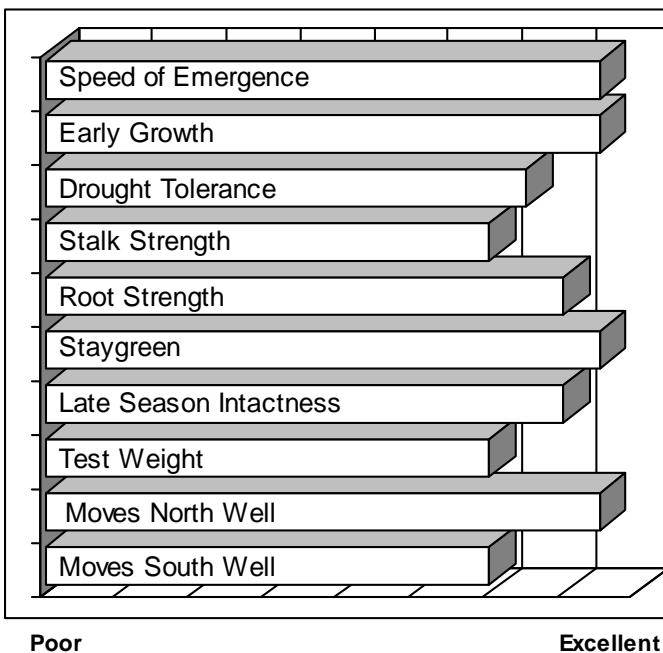

- **New high yields with YieldGard VT Triple™ corn borer and rootworm control**
- **2006 yield trials confirmed the consistent high yield potential of this genetics**
- **Excellent movement north of normal maturity zone as a full season option**
- **Medium height, healthy plants with very good staygreen and plant intactness**
- **Girthy, limited flex ears adapt well to higher plant populations**

AGRONOMICS

PLANT CHARACTERISTICS

Plant Height	Medium
Ear Height	Medium
Leaf Attitude	Semi Upright
Ear Type	Girthy, Limited Flex
Kernel Rows	16-20
Cob Color	Pink
Husk Cover	Medium
GDUs to Flower	1285
GDUs to Maturity	2490

DISEASE TOLERANCE

Application	Excellent Choice	Good Choice	Fair Choice	Do Not Recommend
MANAGEMENT				
High Input Management	✓			
Low Input Management			✓	
Corn after Corn	✓			
No Till/Limited Tillage	✓			
Delayed Harvest	✓			
Silage Use			✓	
PLANT POPULATIONS				
16-22,000 plants/acre			✓	
23-28,000 plants/acre		✓		
29-34,000 plants/acre	✓			