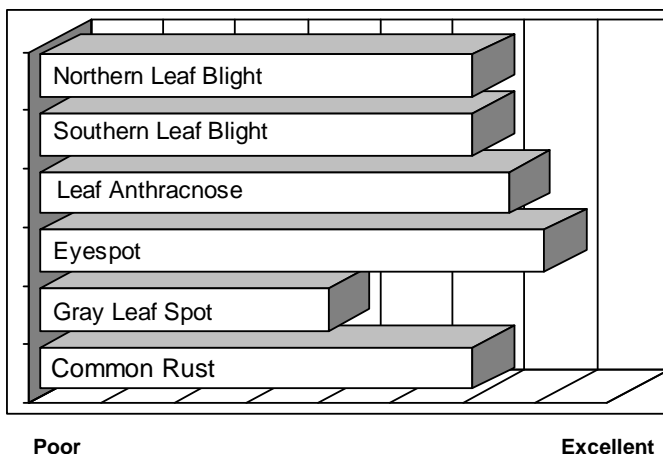

DISEASE TOLERANCE

Application	Excellent Choice	Good Choice	Fair Choice	Do Not Recommend
MANAGEMENT				
High Input Management	✓			
Low Input Management			✓	
Corn after Corn	✓			
No Till/Limited Tillage	✓			
Delayed Harvest	✓			
Silage Use			✓	
PLANT POPULATIONS				
16-22,000 plants/acre			✓	
23-28,000 plants/acre		✓		
29-34,000 plants/acre	✓