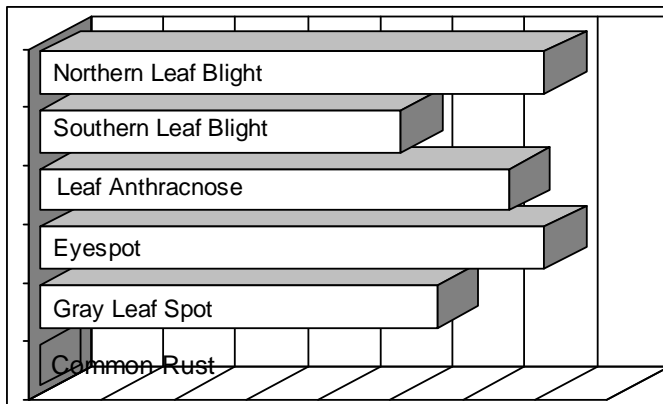

**AGRONOMICS**

Poor

Excellent

**PLANT CHARACTERISTICS**

<b>Plant Height</b>	<b>Medium</b>
<b>Ear Height</b>	<b>Medium</b>
<b>Leaf Attitude</b>	<b>Semi Upright</b>
<b>Ear Type</b>	<b>Moderate Flex</b>
<b>Kernel Rows</b>	<b>14-18</b>
<b>Cob Color</b>	<b>Red</b>
<b>Husk Cover</b>	<b>Very Good</b>
<b>GDUs to Flower</b>	<b>1220</b>
<b>GDUs to Maturity</b>	<b>2320</b>

**DISEASE TOLERANCE**

Poor

Excellent

Application	Excellent Choice	Good Choice	Fair Choice	Do Not Recommend
<b>MANAGEMENT</b>				
High Input Management	✓			
Low Input Management		✓		
Corn after Corn	✓			
No Till/Limited Tillage	✓			
Delayed Harvest		✓		
Silage Use			✓	
<b>PLANT POPULATIONS</b>				
16-22,000 plants/acre			✓	
23-28,000 plants/acre	✓			
29-34,000 plants/acre	✓			