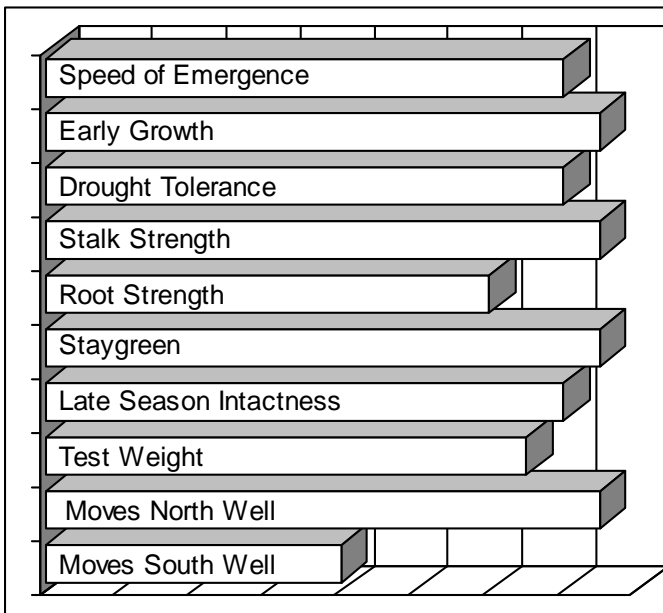

- **New YieldGard VT Triple™ corn borer and rootworm control**
- **Proven consistent performance in and north of normal maturity zone**
- **Flexing ears having high quality grain with high test weight**
- **Wide area of adaptation allows excellent use east and west**
- **Very healthy, intact plants at harvest time**

**AGRONOMICS**

Poor

Excellent

**PLANT CHARACTERISTICS**

<b>Plant Height</b>	<b>Medium</b>
<b>Ear Height</b>	<b>Medium</b>
<b>Leaf Attitude</b>	<b>Semi Upright</b>
<b>Ear Type</b>	<b>Moderate Flex</b>
<b>Kernel Rows</b>	<b>14-18</b>
<b>Cob Color</b>	<b>Red</b>
<b>Husk Cover</b>	<b>Very Good</b>
<b>GDUs to Flower</b>	<b>1220</b>
<b>GDUs to Maturity</b>	<b>2320</b>

**DISEASE TOLERANCE**

Poor

Excellent

Application	Excellent Choice	Good Choice	Fair Choice	Do Not Recommend
<b>MANAGEMENT</b>				
High Input Management	✓			
Low Input Management		✓		
Corn after Corn	✓			
No Till/Limited Tillage	✓			
Delayed Harvest		✓		
Silage Use			✓	
<b>PLANT POPULATIONS</b>				
16-22,000 plants/acre			✓	
23-28,000 plants/acre	✓			
29-34,000 plants/acre	✓			