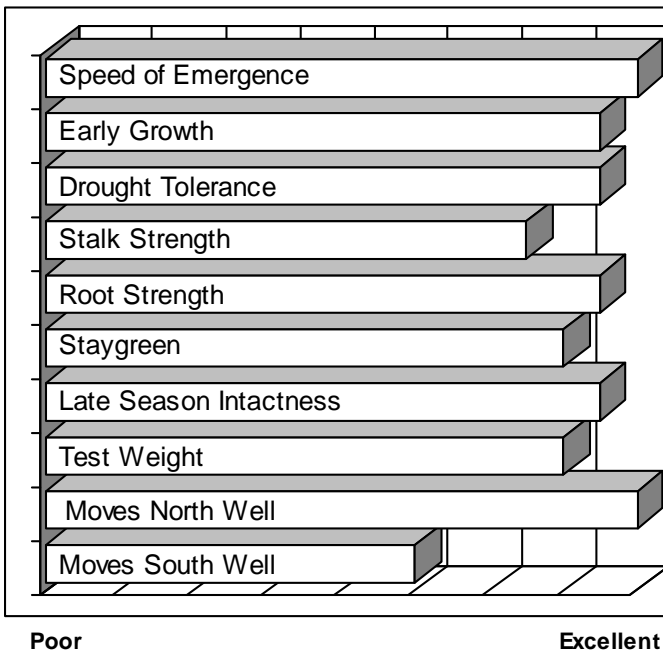

- **Impressive hybrid with Herculex® Xtra corn borer and corn rootworm control**
- **Medium tall, healthy plants with dual purpose grain and silage potential**
- **Excellent seedling vigor and early growth**
- **Consistent performance in zone and north as a later maturing option**
- **Flexing, consistent, girthy ears with high quality grain**

AGRONOMICS

PLANT CHARACTERISTICS

Plant Height	Medium Tall
Ear Height	Medium High
Leaf Attitude	Semi Upright
Ear Type	Moderate Flex
Kernel Rows	16-18
Cob Color	Red
Husk Cover	Good
GDUs to Flower	1290
GDUs to Maturity	2530

DISEASE TOLERANCE

Application	Excellent Choice	Good Choice	Fair Choice	Do Not Recommend
MANAGEMENT				
High Input Management	✓			
Low Input Management		✓		
Corn after Corn		✓		
No Till/Limited Tillage	✓			
Delayed Harvest		✓		
Silage Use	✓			
PLANT POPULATIONS				
16-22,000 plants/acre			✓	
23-28,000 plants/acre	✓			
29-34,000 plants/acre	✓			