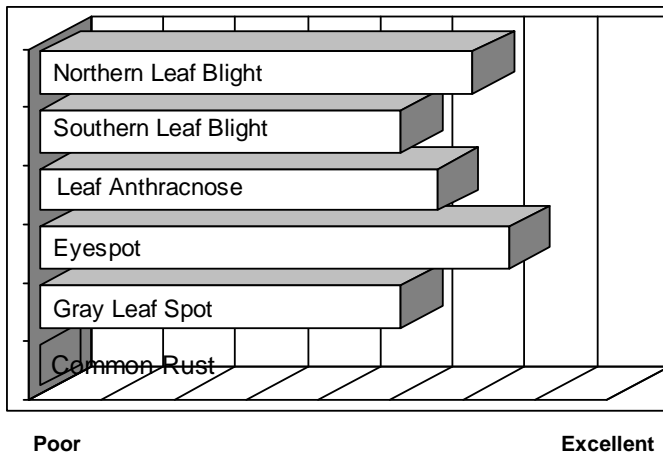

DISEASE TOLERANCE

Application	Excellent Choice	Good Choice	Fair Choice	Do Not Recommend
MANAGEMENT				
High Input Management	✓			
Low Input Management		✓		
Corn after Corn		✓		
No Till/Limited Tillage	✓			
Delayed Harvest		✓		
Silage Use	✓			
PLANT POPULATIONS				
16-22,000 plants/acre			✓	
23-28,000 plants/acre	✓			
29-34,000 plants/acre	✓