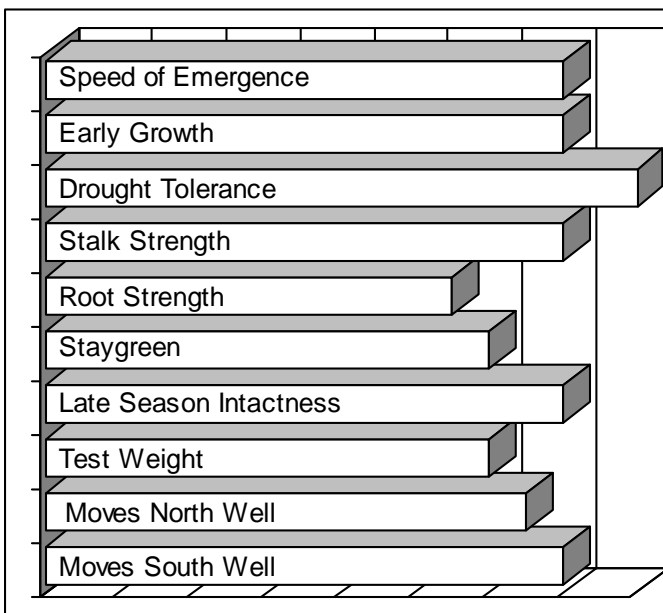

- **New stress tolerant genetics with Agrisure™ glyphosate tolerance**
- **Proven yield track record with other versions of this genetics**
- **Long, flexing ears with quick drying grain on tall plants with upright leaves**
- **Dependable, widely adapted hybrid with very high yield to moisture ratios**
- **Well adapted in its maturity zone, and south as an early maturing option**

AGRONOMICS

Poor

Excellent

DISEASE TOLERANCE

Poor

Excellent

PLANT CHARACTERISTICS

Plant Height	Tall
Ear Height	Medium High
Leaf Attitude	Upright
Ear Type	Highly Flexible
Kernel Rows	14-16
Cob Color	Pink
Husk Cover	Medium
GDUs to Flower	1310
GDUs to Maturity	2590

Application	Excellent Choice	Good Choice	Fair Choice	Do Not Recommend
MANAGEMENT				
High Input Management	✓			
Low Input Management		✓		
Corn after Corn		✓		
No Till/Limited Tillage	✓			
Delayed Harvest		✓		
Silage Use		✓		
PLANT POPULATIONS				
16-22,000 plants/acre			✓	
23-28,000 plants/acre	✓			
29-34,000 plants/acre	✓			