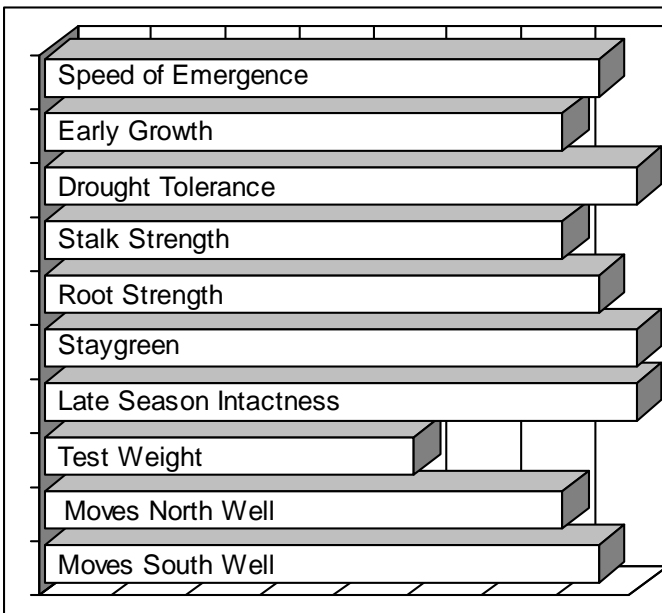

- **Outstanding combination of yield, plant health and standability**
- **Healthy, intact plants with a natural pale green canopy**
- **Large root system adds excellent stress tolerance and standability**
- **Two years of impressive performance over a wide area of adaptation**
- **Moderate flex ears with fast drying grain**

AGRONOMICS

Poor

Excellent

DISEASE TOLERANCE

Poor

Excellent

PLANT CHARACTERISTICS

Plant Height	Medium Tall
Ear Height	Medium
Leaf Attitude	Semi Upright
Ear Type	Moderate Flex
Kernel Rows	16 - 18
Cob Color	Red
Husk Cover	Good
GDUs to Flower	1340
GDUs to Maturity	2740

Application	Excellent Choice	Good Choice	Fair Choice	Do Not Recommend
MANAGEMENT				
High Input Management	✓			
Low Input Management		✓		
Corn after Corn	✓			
No Till/Limited Tillage	✓			
Delayed Harvest	✓			
Silage Use			✓	
PLANT POPULATIONS				
16-22,000 plants/acre			✓	
23-28,000 plants/acre		✓		
29-34,000 plants/acre	✓			