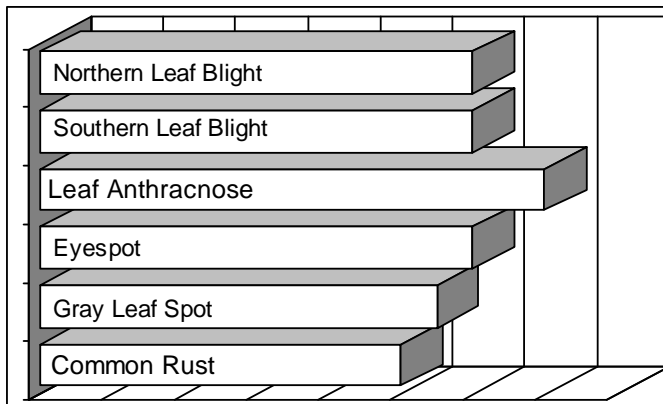

- **New YieldGard VT Triple™ corn borer and rootworm control**
- **Outstanding top end yield potential with high yield management**
- **Big girthy ears with good quality grain on plants with good standability**
- **Moves north well in adapted area as a high yielding full season option**
- **Big potential yields in the northern third of the central cornbelt**

**AGRONOMICS**

Poor

Excellent

**DISEASE TOLERANCE**

Poor

Excellent

**PLANT CHARACTERISTICS**

<b>Plant Height</b>	<b>Medium Tall</b>
<b>Ear Height</b>	<b>Medium</b>
<b>Leaf Attitude</b>	<b>Lax, semi-flat</b>
<b>Ear Type</b>	<b>Girthy, Mod. Flex</b>
<b>Kernel Rows</b>	<b>16 - 20</b>
<b>Cob Color</b>	<b>Pink</b>
<b>Husk Cover</b>	<b>Good</b>
<b>GDUs to Flower</b>	<b>1340</b>
<b>GDUs to Maturity</b>	<b>2670</b>