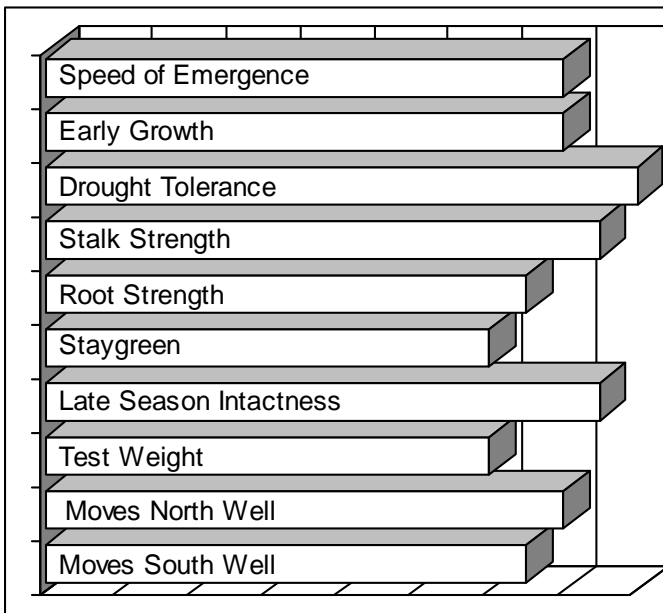

- **New YieldGard VT Triple™ corn borer and rootworm control**
- **Outstanding top end yield potential with high yield management**
- **Big girthy ears with good quality grain on plants with good standability**
- **Moves north well in adapted area as a high yielding full season option**
- **Big potential yields in the northern third of the central cornbelt**

**AGRONOMICS**

Poor

Excellent

**DISEASE TOLERANCE**

Poor

Excellent

**PLANT CHARACTERISTICS**

<b>Plant Height</b>	<b>Medium Tall</b>
<b>Ear Height</b>	<b>Medium</b>
<b>Leaf Attitude</b>	<b>Lax, semi-flat</b>
<b>Ear Type</b>	<b>Girthy, Mod. Flex</b>
<b>Kernel Rows</b>	<b>16 - 20</b>
<b>Cob Color</b>	<b>Pink</b>
<b>Husk Cover</b>	<b>Good</b>
<b>GDUs to Flower</b>	<b>1340</b>
<b>GDUs to Maturity</b>	<b>2670</b>

Application	Excellent Choice	Good Choice	Fair Choice	Do Not Recommend
<b>MANAGEMENT</b>				
High Input Management	✓			
Low Input Management				✓
Corn after Corn		✓		
No Till/Limited Tillage	✓			
Delayed Harvest		✓		
Silage Use			✓	
<b>PLANT POPULATIONS</b>				
16-22,000 plants/acre				✓
23-28,000 plants/acre		✓		
29-34,000 plants/acre	✓			