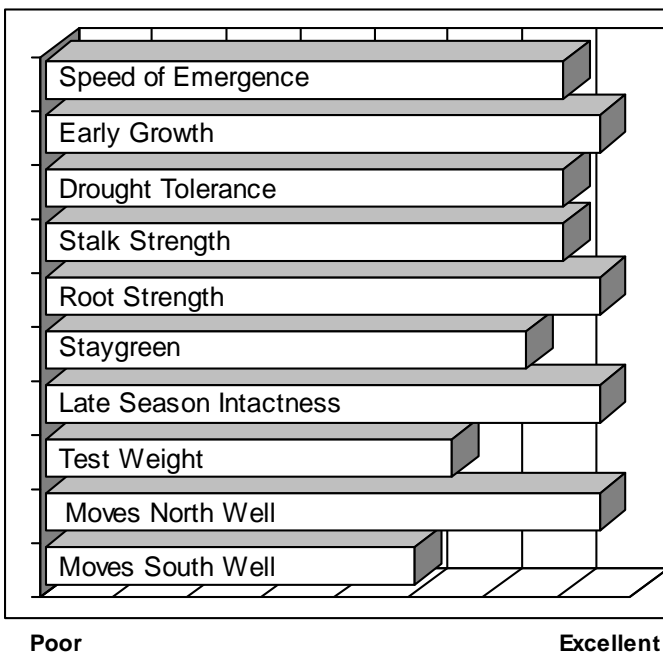

- **New YieldGard VT Triple™ corn borer and rootworm control**
- **Excellent combination of high yields and dry grain at harvest**
- **Husks flare open at maturity allowing fast grain drydown**
- **Intact plants at harvest with very good rot and stalk strength**
- **Nice response to high yield management and higher plant populations**

AGRONOMICS

PLANT CHARACTERISTICS

Plant Height	Medium Tall
Ear Height	Medium
Leaf Attitude	Semi Upright
Ear Type	Girthy, Mod. Flex
Kernel Rows	16 - 18
Cob Color	Red
Husk Cover	Medium
GDUs to Flower	1260
GDUs to Maturity	2400

DISEASE TOLERANCE

Application	Excellent Choice	Good Choice	Fair Choice	Do Not Recommend
MANAGEMENT				
High Input Management	✓			
Low Input Management			✓	
Corn after Corn	✓			
No Till/Limited Tillage	✓			
Delayed Harvest		✓		
Silage Use			✓	
PLANT POPULATIONS				
16-22,000 plants/acre			✓	
23-28,000 plants/acre		✓		
29-34,000 plants/acre	✓			