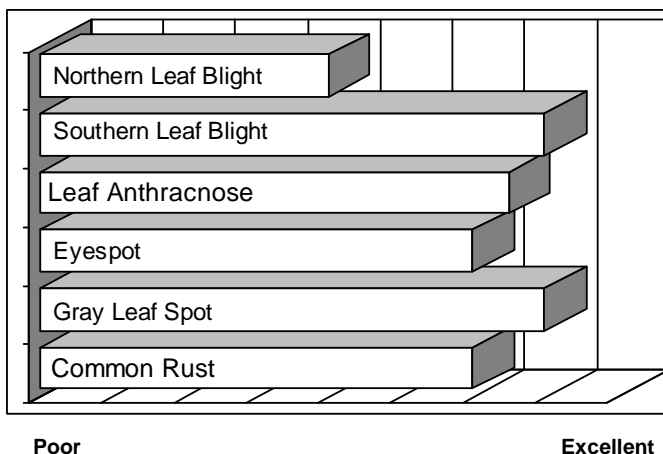

DISEASE TOLERANCE

Application	Excellent Choice	Good Choice	Fair Choice	Do Not Recommend
MANAGEMENT				
High Input Management	✓			
Low Input Management			✓	
Corn after Corn	✓			
No Till/Limited Tillage	✓			
Delayed Harvest		✓		
Silage Use			✓	
PLANT POPULATIONS				
16-22,000 plants/acre			✓	
23-28,000 plants/acre		✓		
29-34,000 plants/acre	✓