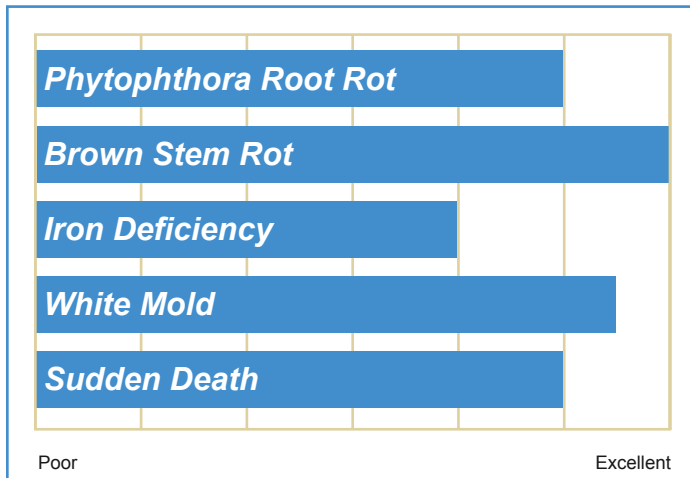

AV 19P6RR/STS

1.9 Day Relative Maturity

- ◆ Dynamite looking plant type in a RR/STS stack
- ◆ Resistant to Brown Stem Rot
- ◆ Very good tolerance to White Mold
- ◆ Exhibits good height and standability

Characteristics

Plant Height	MedTall
Plant Width	Medium
Flower	Purple
Hilum	Black
Pubescence	Tawny
Pod	Brown

Disease Resistance

Agronomics

Management Recommendations

Irrigation	+++
No Till	+++
Wide Rows	++++
Narrow Rows	+++
Higher Populations	+++
Lower Populations	++++
High Organic	++++
Clay and Variable	++++
Light and Sandy Soils	++++