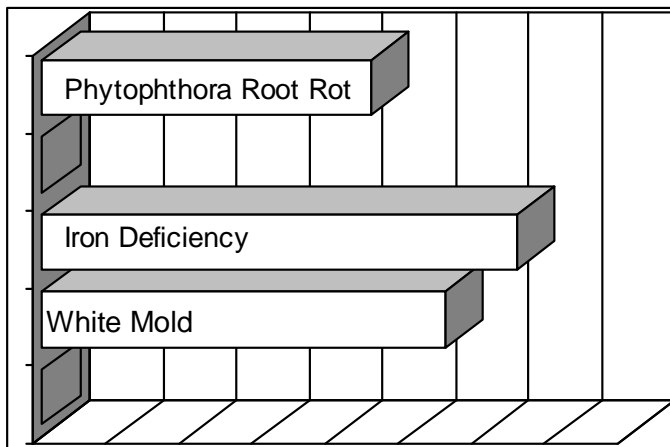

- **New Early Group I lead product**
- **Very good Iron Deficiency Chlorosis tolerance**
- **Branchy plant type with profuse podding**
- **Performs all across Group 1 territory**

TRAITS

Plant Height:	Medium
Plant Width:	Bush
Flower:	Purple
Hilum:	Brown
Pubescence:	Light Tawny
Pod:	Brown/Tan

AGRONOMICS

DISEASES

Poor Excellent

Application	Excellent Choice	Good Choice	Fair Choice	Do Not Recommend
MANAGEMENT				
Irrigation	X			
No Till	X			
Wide Rows	X			
Narrow Rows		X		
PLANT POPULATIONS				
Higher Populations		X		
Lower Populations	X			
SOIL TYPES				
High Organic	X			
Clay & Variable	X			
Light and Sandy Soils		X		

General Seed Size