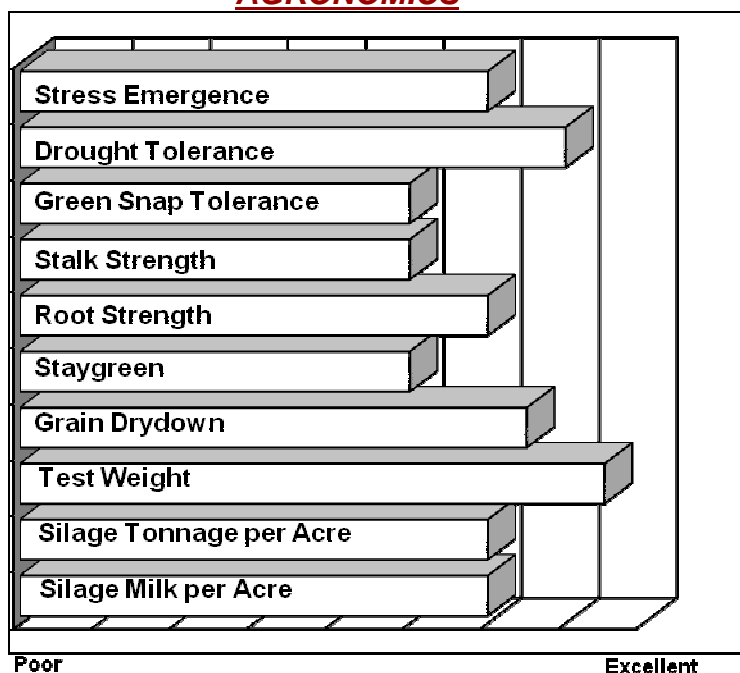

**109 Days**

- Proven, consistent performance with Herculex® insect protection
- Widely adapted with stable high yields over a wide range of conditions
- Excellent test weight and grain quality on flexing, upright ears
- Fast grain drydown with open husks at harvest
- Very good drought stress tolerance for dryland and high stress acres

### AGRONOMICS

### PLANT CHARACTERISTICS

Plant Height	Tall
Ear Height	High
Leaf Attitude	Upright
Ear Type	Moderate Flex
Kernel Rows	14-18
Cob Color	Red
Husk Cover	Short, Open Tips
Ear Shank Length	Medium
Flowering for Maturity	Average
Black Layer for Maturity	Average