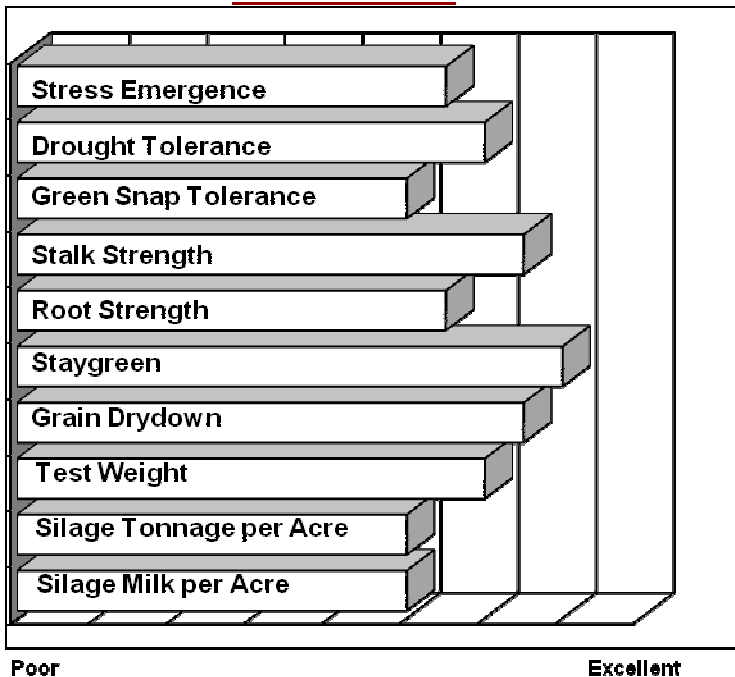

101 Days

- **Herculex® corn borer and rootworm protection for consistent performance**
- **Well adapted to high yield management on soils with good yield potential**
- **Impressive, eye appealing plants through harvest with lots of staygreen**
- **Nice quality grain on limited flex ears that adapt well to higher populations**
- **Good stalk strength adds intactness and allows delayed harvest if necessary**

AGRONOMICS

PLANT CHARACTERISTICS

Plant Height	Medium
Ear Height	Medium
Leaf Attitude	Semi Upright
Ear Type	Limited Flex
Kernel Rows	16-18
Cob Color	Red
Husk Cover	Full
Ear Shank Length	Medium Long
Flowering for Maturity	Early
Black Layer for Maturity	Early

DISEASE TOLERANCE

Gray Leaf Spot	4
Northern Leaf Blight	6
Goss's Wilt	6
Anthracnose Stalk Rot	4
Head Smut	5
Fusarium Ear Rot	5
Gibberella Ear Rot	5
Diplodia Ear Rot	6

Application	Excellent	Very Good	Good	Fair
MANAGEMENT				
High Input Management	X			
Low Input Management				X
Corn after Corn		X		
No Till/Limited Tillage		X		
Delayed Harvest	X			
Silage Use			X	
PLANT POPULATIONS				
Less Than Optimum			X	
Optimum Population	30,000 - 36,000 plants/acre			
More Than Optimum	X			