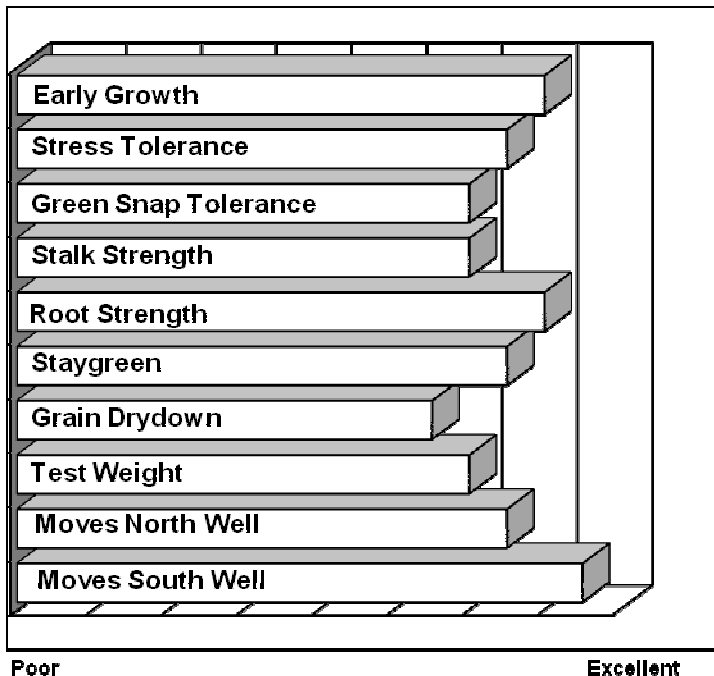

- **Impressive, healthy, high yielding hybrid with Roundup® tolerance**
- **Exceptional dual purpose grain and silage yields for this maturity**
- **Moderate flex, girthy ears with deep kernels**
- **Tall plants with good root strength and excellent late season intactness**
- **Wide area of adaptation with excellent southern movement**

AGRONOMICS

PLANT CHARACTERISTICS

Plant Height	Tall
Ear Height	Medium High
Leaf Attitude	Semi Upright
Ear Type	Moderate Flex
Kernel Rows	16-20
Cob Color	Red
Husk Cover	Medium Short
Ear Shank Length	Medium
Flowering for Maturity	Late
Black Layer for Maturity	Average