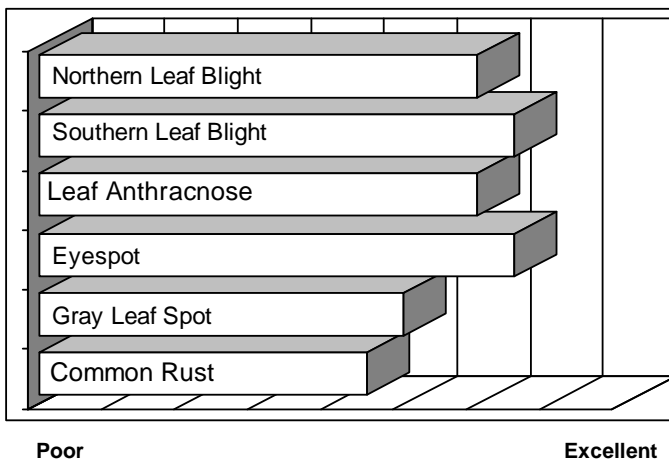

- **Impressive, healthy, high yielding hybrid with Roundup® tolerance**
- **Exceptional dual purpose grain and silage yields for this maturity**
- **Moderate flex, girthy ears with deep kernels**
- **Tall plants with good root strength and excellent late season intactness**
- **Wide area of adaptation with excellent southern movement**

AGRONOMICS

PLANT CHARACTERISTICS

Plant Height	Tall
Ear Height	Medium High
Leaf Attitude	Semi Upright
Ear Type	Moderate Flex
Kernel Rows	16-20
Cob Color	Red
Husk Cover	Medium Short
Ear Shank Length	Medium
Flowering for Maturity	Late
Black Layer for Maturity	Average

DISEASE TOLERANCE

Application	Excellent	Very Good	Good	Fair
MANAGEMENT				
High Input Management	X			
Low Input Management			X	
Corn after Corn	X			
No Till/Limited Tillage	X			
Delayed Harvest		X		
Silage Use	X			
PLANT POPULATIONS				
Less Than Optimum			X	
Optimum Population	30,000 – 34,000 plants/acre			
More Than Optimum		X		