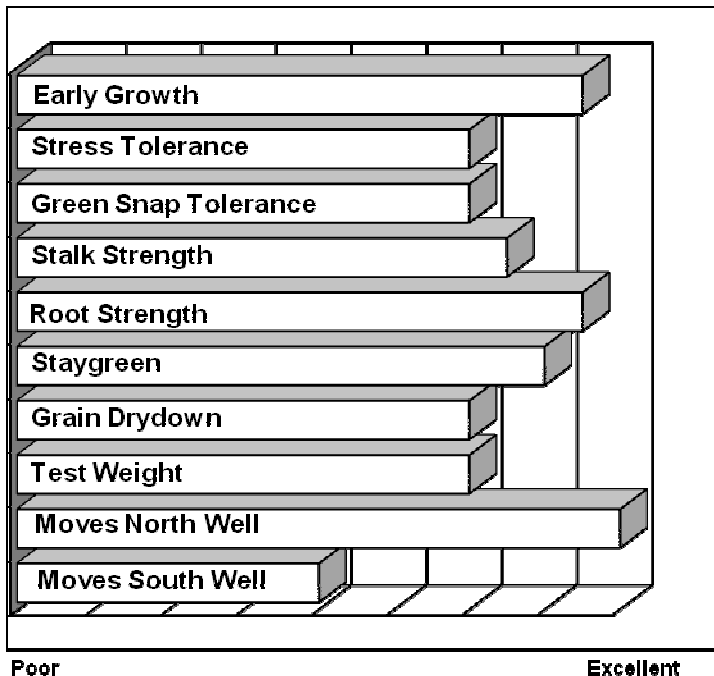

- Consistency with YieldGard VT Triple™ corn borer and rootworm control
- Excellent multi year performance data in and north of maturity zone
- Early flower allows movement north of maturity zone as a full season option
- Medium height, healthy plants with very good staygreen and plant intactness
- Girthy, limited flex ears adapt well to higher plant populations

AGRONOMICS

PLANT CHARACTERISTICS

Plant Height	Medium
Ear Height	Medium
Leaf Attitude	Semi Upright
Ear Type	Girthy, Limited Flex
Kernel Rows	16-20
Cob Color	Pink
Husk Cover	Medium
Ear Shank Length	Medium Short
Flowering for Maturity	Early
Black Layer for Maturity	Average

DISEASE TOLERANCE

Application	Excellent	Very Good	Good	Fair
MANAGEMENT				
High Input Management	X			
Low Input Management			X	
Corn after Corn	X			
No Till/Limited Tillage	X			
Delayed Harvest	X			
Silage Use			X	
PLANT POPULATIONS				
Less Than Optimum			X	
Optimum Population	30,000 – 34,000 plants/acre			
More Than Optimum	X			