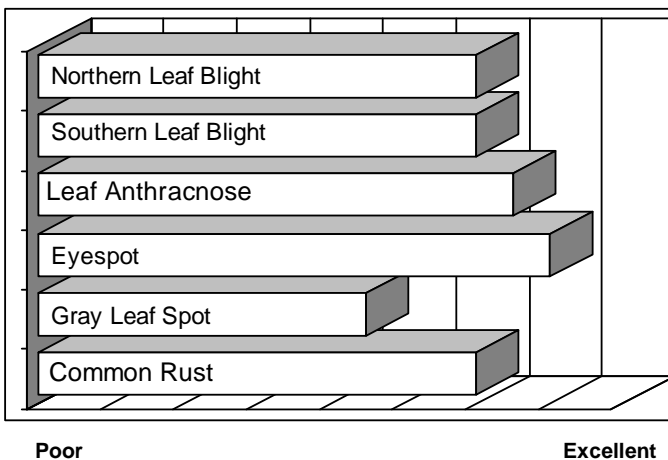

DISEASE TOLERANCE