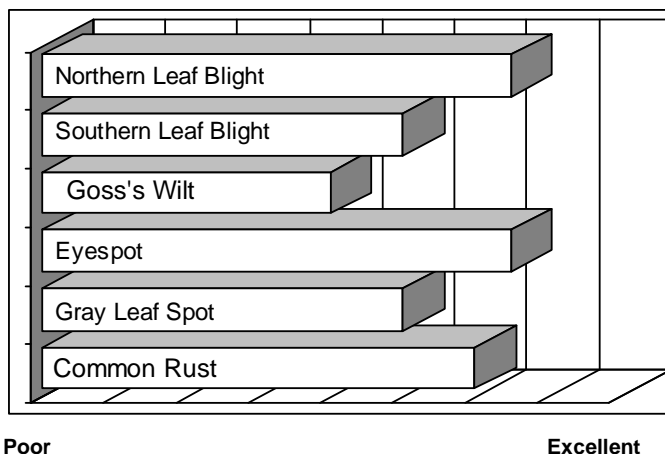

DISEASE TOLERANCE

Application	Excellent	Very Good	Good	Fair
MANAGEMENT				
High Input Management	X			
Low Input Management				X
Corn after Corn	X			
No Till/Limited Tillage	X			
Delayed Harvest		X		
Silage Use			X	
PLANT POPULATIONS				
Less Than Optimum			X	
Optimum Population	30,000 – 34,000 plants/acre			
More Than Optimum		X