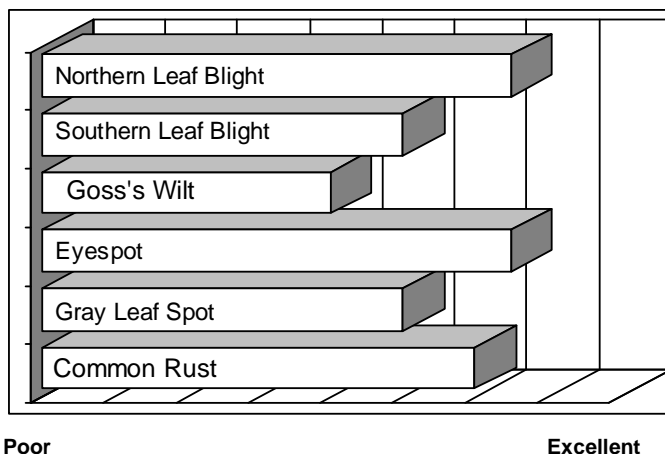

- Consistent high yields with YieldGard VT Triple™ insect control
- Widely adapted hybrid east and west, moves north well
- Very intact plants through harvest with good root and stalk strength
- Girthy ear style with high quality grain and test weight
- Very diverse companion hybrid with AV 5016V3R in this maturity range

### AGRONOMICS

### PLANT CHARACTERISTICS

Plant Height	Medium
Ear Height	Medium
Leaf Attitude	Semi Upright
Ear Type	Girthy, Limited Flex
Kernel Rows	16-18
Cob Color	Pink
Husk Cover	Semi Open
Ear Shank Length	Medium
Flowering for Maturity	Average
Black Layer for Maturity	Average