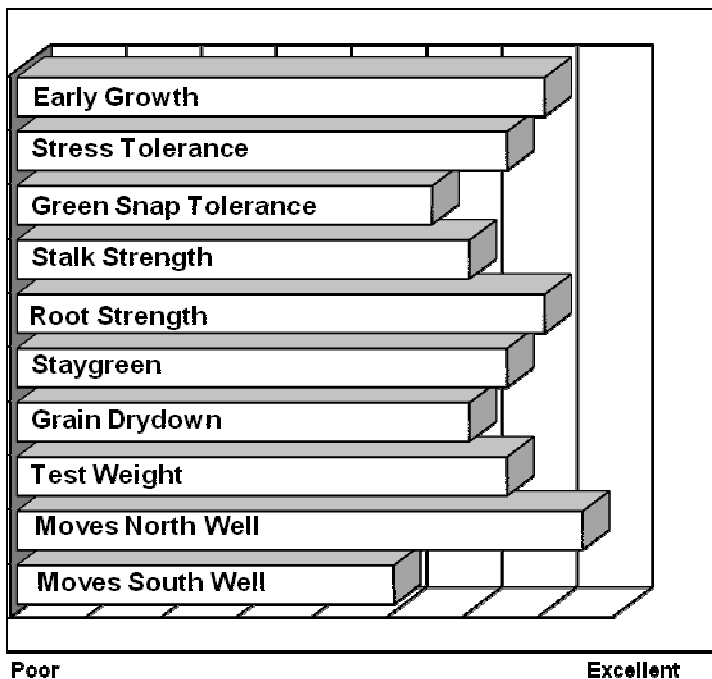

- Consistent high yields with YieldGard VT Triple™ insect control
- Widely adapted hybrid east and west, moves north well
- Very intact plants through harvest with good root and stalk strength
- Girthy ear style with high quality grain and test weight
- Very diverse companion hybrid with AV 5016V3R in this maturity range

AGRONOMICS

PLANT CHARACTERISTICS

Plant Height	Medium
Ear Height	Medium
Leaf Attitude	Semi Upright
Ear Type	Girthy, Limited Flex
Kernel Rows	16-18
Cob Color	Pink
Husk Cover	Semi Open
Ear Shank Length	Medium
Flowering for Maturity	Average
Black Layer for Maturity	Average

DISEASE TOLERANCE

Application	Excellent	Very Good	Good	Fair
MANAGEMENT				
High Input Management	X			
Low Input Management				X
Corn after Corn	X			
No Till/Limited Tillage	X			
Delayed Harvest		X		
Silage Use			X	
PLANT POPULATIONS				
Less Than Optimum			X	
Optimum Population	30,000 – 34,000 plants/acre			
More Than Optimum		X		