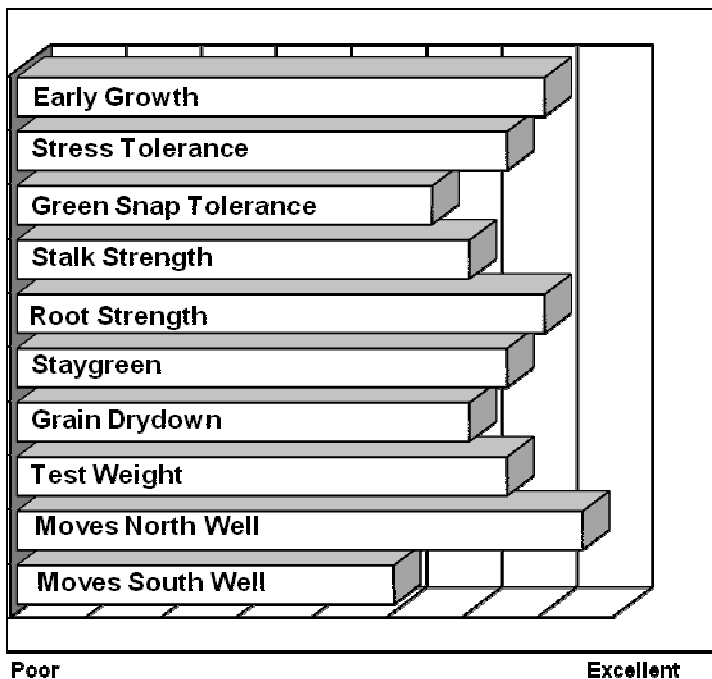

- Consistent high yields with YieldGard VT Triple™ insect control
- Widely adapted hybrid east and west, moves north well
- Very intact plants through harvest with good root and stalk strength
- Girthy ear style with high quality grain and test weight
- Very diverse companion hybrid with AV 5016V3R in this maturity range

### AGRONOMICS

### PLANT CHARACTERISTICS

Plant Height	Medium
Ear Height	Medium
Leaf Attitude	Semi Upright
Ear Type	Girthy, Limited Flex
Kernel Rows	16-18
Cob Color	Pink
Husk Cover	Semi Open
Ear Shank Length	Medium
Flowering for Maturity	Average
Black Layer for Maturity	Average