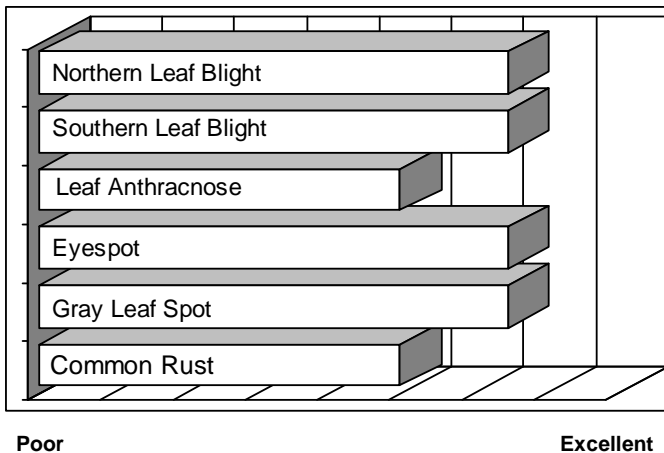

DISEASE TOLERANCE

Application	Excellent	Very Good	Good	Fair
MANAGEMENT				
High Input Management	X			
Low Input Management			X	
Corn after Corn	X			
No Till/Limited Tillage	X			
Delayed Harvest	X			
Silage Use			X	
PLANT POPULATIONS				
Less Than Optimum				X
Optimum Population	30,000 – 34,000 plants/acre			
More Than Optimum		X