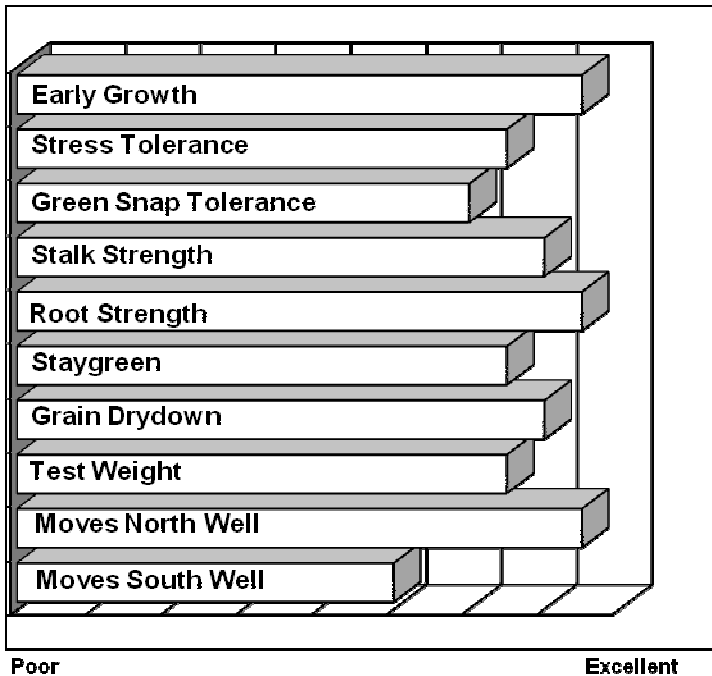

- Top performing 90 day genetics with YieldGard VT Triple™ insect protection
- Intact plants through harvest with very good root and stalk strength
- Moderately flexing ears with high quality grain and very good test weight
- Widely adapted east and west, with more yield and drier than R4006VBW
- Early flower for this maturity allows excellent movement north

AGRONOMICS

PLANT CHARACTERISTICS

Plant Height	Medium Tall
Ear Height	Medium
Leaf Attitude	Semi Upright
Ear Type	Moderate Flex
Kernel Rows	16-20
Cob Color	Red
Husk Cover	Semi Open
Ear Shank Length	Short
Flowering for Maturity	Early
Black Layer for Maturity	Average

DISEASE TOLERANCE

Application	Excellent	Very Good	Good	Fair
MANAGEMENT				
High Input Management	X			
Low Input Management			X	
Corn after Corn	X			
No Till/Limited Tillage	X			
Delayed Harvest	X			
Silage Use			X	
PLANT POPULATIONS				
Less Than Optimum				X
Optimum Population	30,000 – 34,000 plants/acre			
More Than Optimum		X		