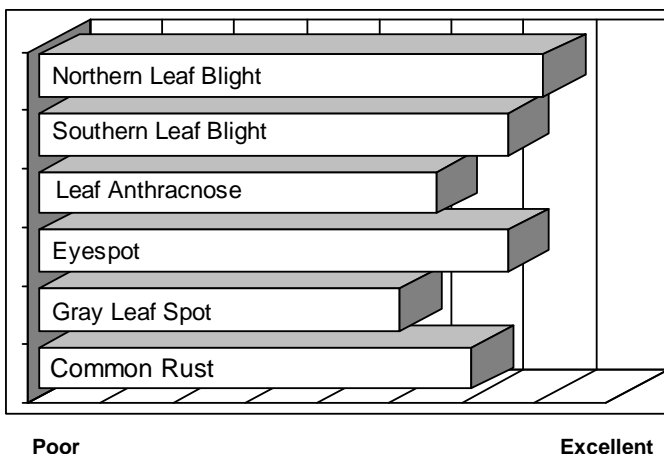

DISEASE TOLERANCE