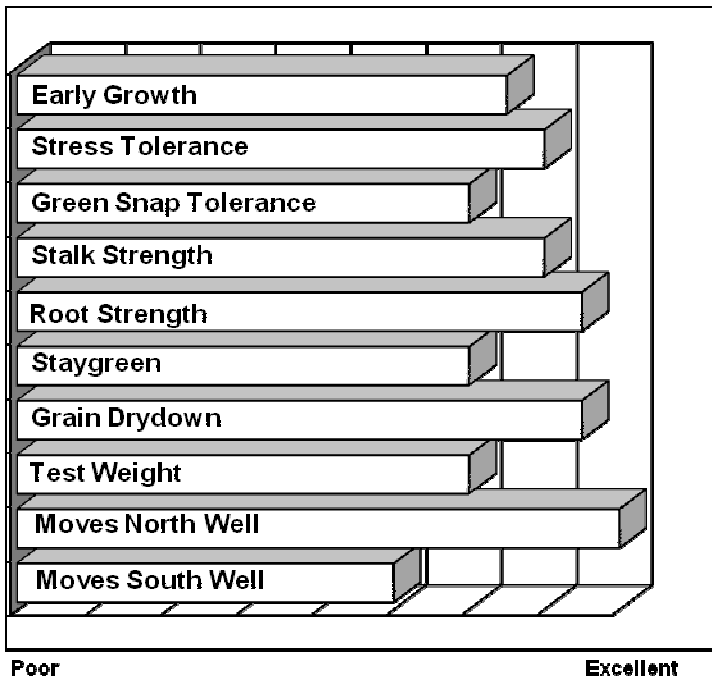

- **Tough, stress tolerant hybrid with YieldGard VT Triple™ insect control**
- **Earlier than AV 4006YPRR, but with the same kind of yield potential**
- **Widely adapted, east and west, in the 83-90 day markets**
- **Can push the window north due to relatively early flowering date**
- **Medium height plants with very good root and stalk strength**

AGRONOMICS

PLANT CHARACTERISTICS

Plant Height	Medium
Ear Height	Medium
Leaf Attitude	Semi Upright
Ear Type	Girthy, Limited Flex
Kernel Rows	16-20
Cob Color	Red
Husk Cover	Medium
Ear Shank Length	Medium
Flowering for Maturity	Average
Black Layer for Maturity	Early

DISEASE TOLERANCE

Application	Excellent	Very Good	Good	Fair
MANAGEMENT				
High Input Management	X			
Low Input Management		X		
Corn after Corn		X		
No Till/Limited Tillage	X			
Delayed Harvest	X			
Silage Use			X	
PLANT POPULATIONS				
Less Than Optimum			X	
Optimum Population	28,000 – 34,000 plants/acre			
More Than Optimum		X		