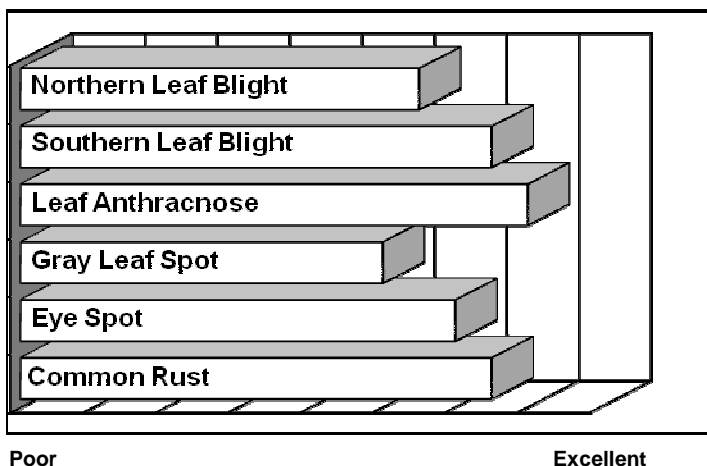

DISEASE TOLERANCE

Application	Excellent	Very Good	Good	Fair
MANAGEMENT				
High Input Management		X		
Low Input Management	X			
Corn after Corn		X		
No Till/Limited Tillage	X			
Delayed Harvest	X			
Silage Use		X		
PLANT POPULATIONS				
Less Than Optimum			X	
Optimum Population	28,000 – 34,000 plants/acre			
More Than Optimum		X