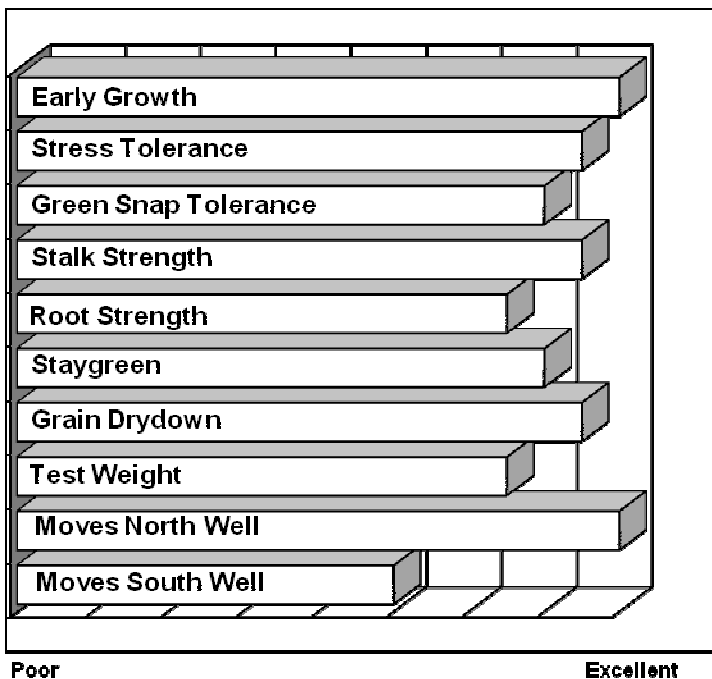

- **New, early, stress tolerant genetics with Roundup® herbicide tolerance**
- **Vigorous early plant growth and lush green, intact, late season appearance**
- **Early flower for this maturity allows excellent movement north**
- **Great stress tolerance on more variable soils as a full season option north**
- **Consistent, early RR2 refuge and silage option**

AGRONOMICS

PLANT CHARACTERISTICS

Plant Height	Medium
Ear Height	Medium
Leaf Attitude	Semi Upright
Ear Type	Moderate Flex
Kernel Rows	14-18
Cob Color	Red
Husk Cover	Semi Open
Ear Shank Length	Medium
Flowering for Maturity	Early
Black Layer for Maturity	Average

DISEASE TOLERANCE

Application	Excellent	Very Good	Good	Fair
MANAGEMENT				
High Input Management		X		
Low Input Management	X			
Corn after Corn		X		
No Till/Limited Tillage	X			
Delayed Harvest	X			
Silage Use		X		
PLANT POPULATIONS				
Less Than Optimum			X	
Optimum Population	28,000 – 34,000 plants/acre			
More Than Optimum		X		