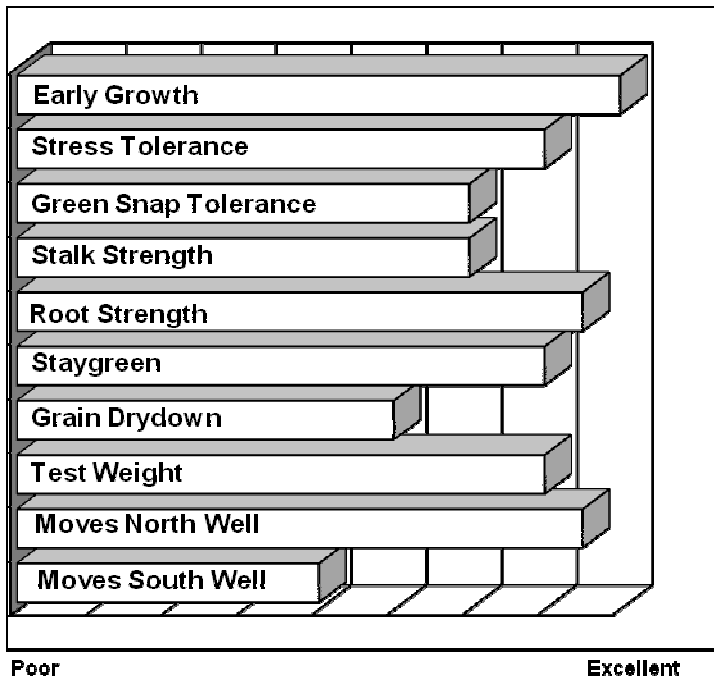

- Robust plants with Herculex® Xtra corn borer and corn rootworm control
- Medium tall, healthy plants with dual purpose grain and silage potential
- Excellent seedling vigor and early growth
- Consistent performance in zone and north as a later maturing option
- Flexing, consistent, girthy ears with high quality grain

### AGRONOMICS

### PLANT CHARACTERISTICS

Plant Height	Tall
Ear Height	Medium High
Leaf Attitude	Semi Upright
Ear Type	Moderate Flex
Kernel Rows	16-18
Cob Color	Red
Husk Cover	Medium
Ear Shank Length	Medium
Flowering for Maturity	Late
Black Layer for Maturity	Late