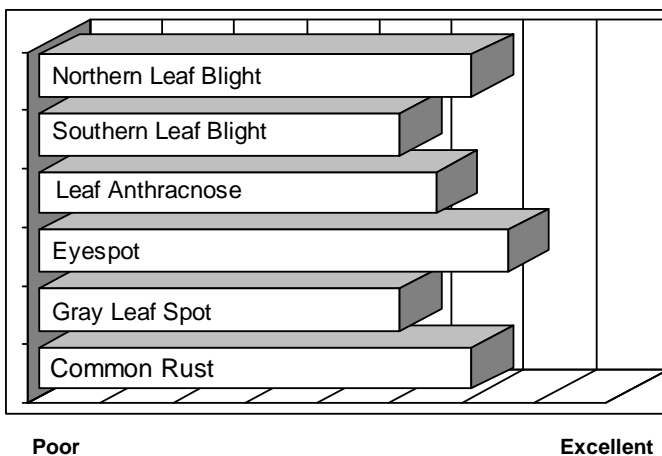

DISEASE TOLERANCE