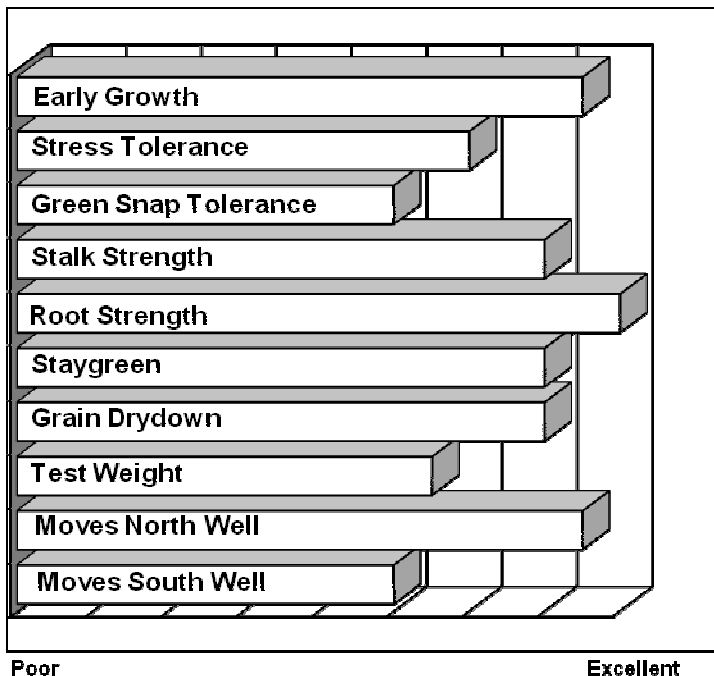

- **Impressive, healthy, intact hybrid with Agrisure® Quad Technology**
- **Healthy, eye appealing plants with outstanding stalk and root strength**
- **Big yield performance response on good soils with high yield management**
- **Best adapted in the central and east central cornbelt, moves north well**
- **“Must Use Hybrid” on high yielding prairie type soils in the central cornbelt**

AGRONOMICS

PLANT CHARACTERISTICS

Plant Height	Medium
Ear Height	Medium
Leaf Attitude	Upright
Ear Type	Girthy, Limited Flex
Kernel Rows	16-18
Cob Color	Red
Husk Cover	Complete
Ear Shank Length	Medium
Flowering for Maturity	Late
Black Layer for Maturity	Average