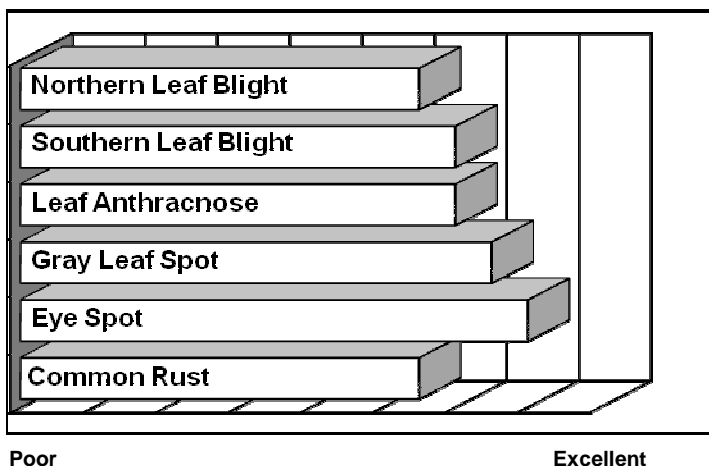

DISEASE TOLERANCE

Application	Excellent	Very Good	Good	Fair
MANAGEMENT				
High Input Management	X			
Low Input Management				X
Corn after Corn	X			
No Till/Limited Tillage	X			
Delayed Harvest	X			
Silage Use				X
PLANT POPULATIONS				
Less Than Optimum				X
Optimum Population	32,000 – 36,000 plants/acre			
More Than Optimum	X