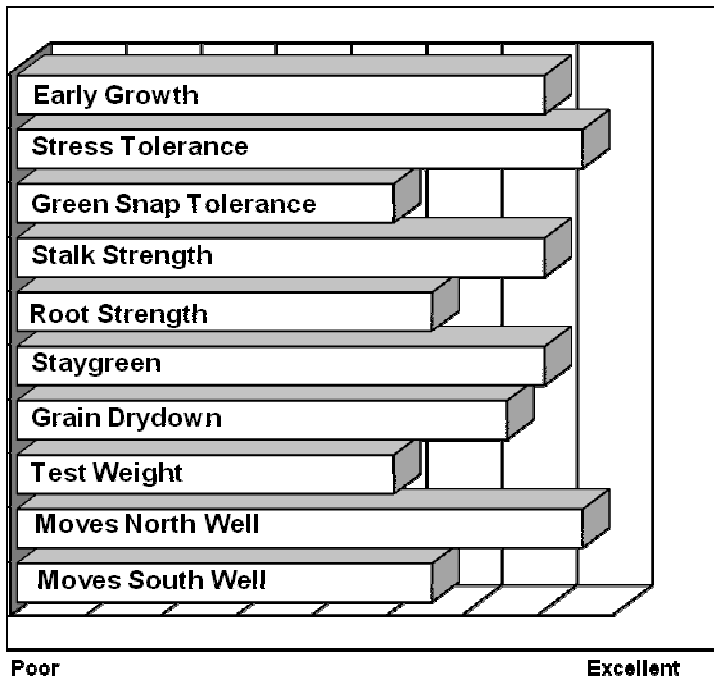

- New, robust quad stack hybrid with Agrisure™ insect control
- Dual purpose grain and silage potential, high tonnage for silage
- Tall plants with large, flexing, girthy ears and deep kernels
- Widely adapted both east and west in most management schemes
- Very good staygreen and late season plant intactness

**AGRONOMICS**

**PLANT CHARACTERISTICS**

Plant Height	Tall
Ear Height	Medium
Leaf Attitude	Semi Upright
Ear Type	Flexible
Kernel Rows	16-18
Cob Color	White
Husk Cover	Medium
Ear Shank Length	Medium Short
Flowering for Maturity	Average
Black Layer for Maturity	Average