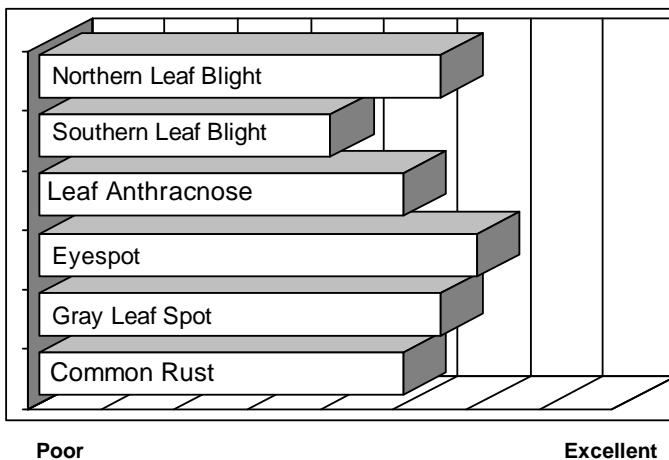

- New, robust quad stack hybrid with Agrisure™ insect control
- Dual purpose grain and silage potential, high tonnage for silage
- Tall plants with large, flexing, girthy ears and deep kernels
- Widely adapted both east and west in most management schemes
- Very good staygreen and late season plant intactness

**AGRONOMICS**

**PLANT CHARACTERISTICS**

Plant Height	Tall
Ear Height	Medium
Leaf Attitude	Semi Upright
Ear Type	Flexible
Kernel Rows	16-18
Cob Color	White
Husk Cover	Medium
Ear Shank Length	Medium Short
Flowering for Maturity	Average
Black Layer for Maturity	Average

**DISEASE TOLERANCE**

Application	Excellent	Very Good	Good	Fair
<b>MANAGEMENT</b>				
High Input Management	X			
Low Input Management			X	
Corn after Corn	X			
No Till/Limited Tillage	X			
Delayed Harvest		X		
Silage Use	X			
<b>PLANT POPULATIONS</b>				
Less Than Optimum			X	
<b>Optimum Population</b>	<b>28,000 – 34,000 plants/acre</b>			
More Than Optimum		X		