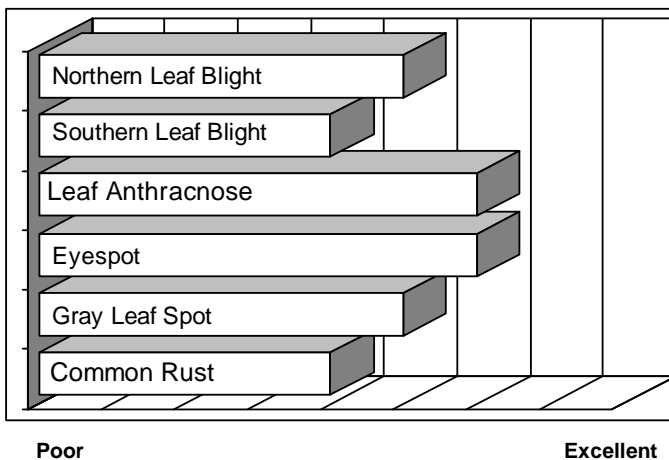

DISEASE TOLERANCE