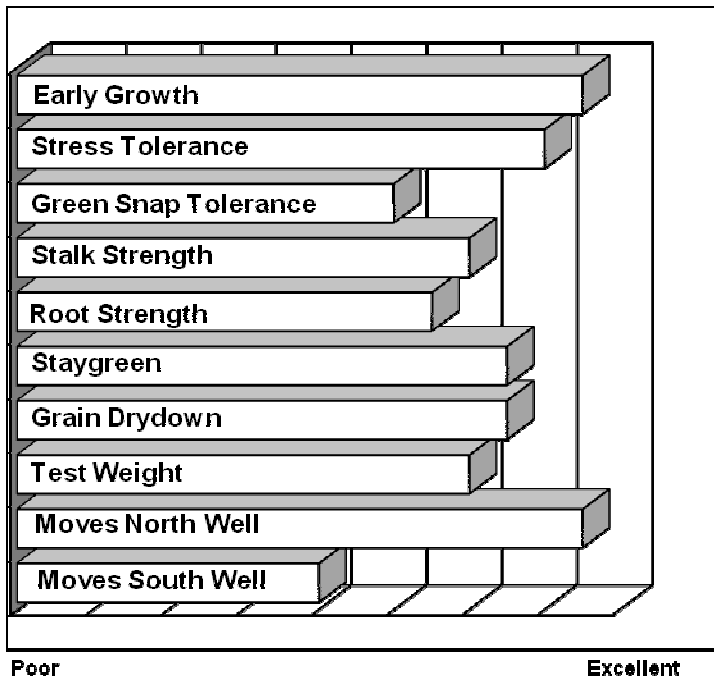

- Stress tolerant genetics with Agrisure™ glyphosate tolerance
- Proven multi year yield track record with this genetics
- Long, flexing ears with quick drying grain on tall plants with upright leaves
- Dependable, widely adapted hybrid with very high yield to moisture ratios
- Well adapted in its maturity zone, and moving south as an early maturing option

AGRONOMICS

PLANT CHARACTERISTICS

Plant Height	Tall
Ear Height	Medium High
Leaf Attitude	Upright
Ear Type	Flexible
Kernel Rows	14-16
Cob Color	Pink
Husk Cover	Medium
Ear Shank Length	Medium Long
Flowering for Maturity	Average
Black Layer for Maturity	Average

DISEASE TOLERANCE

Application	Excellent	Very Good	Good	Fair
MANAGEMENT				
High Input Management	X			
Low Input Management		X		
Corn after Corn		X		
No Till/Limited Tillage	X			
Delayed Harvest		X		
Silage Use		X		
PLANT POPULATIONS				
Less Than Optimum			X	
Optimum Population	28,000 – 32,000 plants/acre			
More Than Optimum	X			