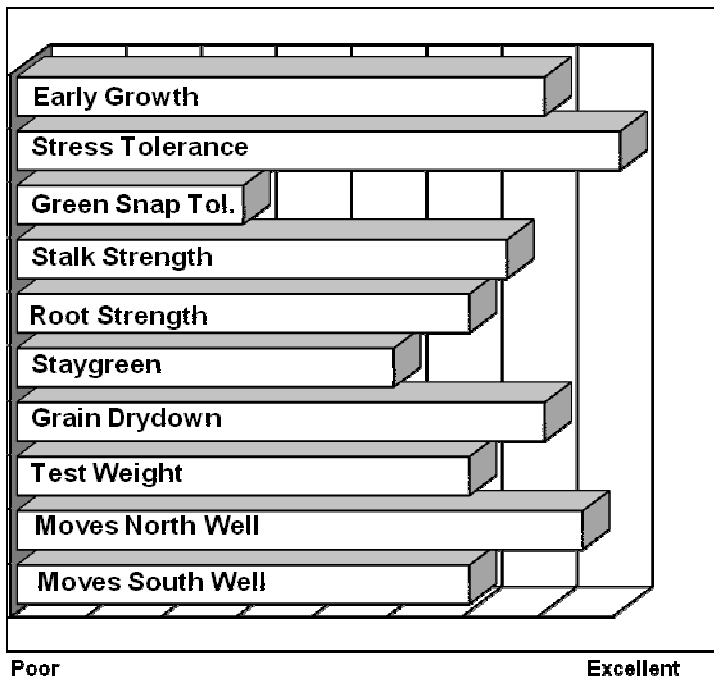

- Super yields with YieldGard VT Triple™ corn borer and rootworm control
- Outstanding top end yield potential with high yield management
- Big girthy ears with good quality grain on plants that stand well to harvest
- Moves north well in adapted area as a high yielding full season option
- Big potential yields in the central and eastern cornbelt regions

AGRONOMICS

PLANT CHARACTERISTICS

Plant Height	Medium Tall
Ear Height	Medium
Leaf Attitude	Semi Upright
Ear Type	Limited Flex, Girthy
Kernel Rows	16-20
Cob Color	Pink
Husk Cover	Medium Full
Ear Shank Length	Medium
Flowering for Maturity	Average
Black Layer for Maturity	Early

DISEASE TOLERANCE

Application	Excellent	Very Good	Good	Fair
MANAGEMENT				
High Input Management	X			
Low Input Management				X
Corn after Corn		X		
No Till/Limited Tillage	X			
Delayed Harvest		X		
Silage Use			X	
PLANT POPULATIONS				
Less Than Optimum				X
Optimum Population	30,000 – 36,000 plants/acre			
More Than Optimum		X		