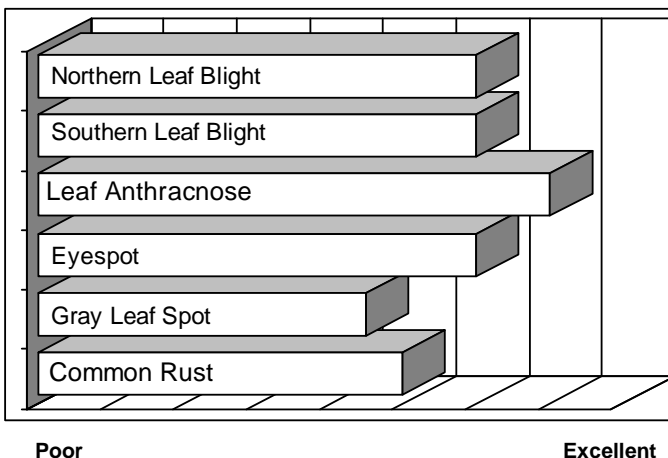

- Super yields with YieldGard VT Triple™ corn borer and rootworm control
- Outstanding top end yield potential with high yield management
- Big girthy ears with good quality grain on plants that stand well to harvest
- Moves north well in adapted area as a high yielding full season option
- Big potential yields in the central and eastern cornbelt regions

AGRONOMICS

PLANT CHARACTERISTICS

Plant Height	Medium Tall
Ear Height	Medium
Leaf Attitude	Semi Upright
Ear Type	Limited Flex, Girthy
Kernel Rows	16-20
Cob Color	Pink
Husk Cover	Medium Full
Ear Shank Length	Medium
Flowering for Maturity	Average
Black Layer for Maturity	Early

DISEASE TOLERANCE

Application	Excellent	Very Good	Good	Fair
MANAGEMENT				
High Input Management	X			
Low Input Management				X
Corn after Corn		X		
No Till/Limited Tillage	X			
Delayed Harvest		X		
Silage Use			X	
PLANT POPULATIONS				
Less Than Optimum				X
Optimum Population	30,000 – 36,000 plants/acre			
More Than Optimum		X		