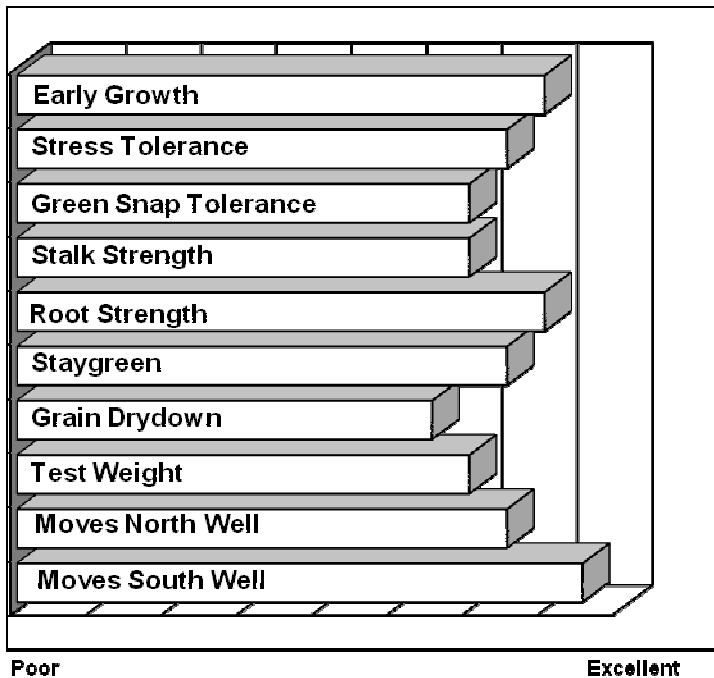

- Impressive, healthy, intact, high yielding, conventional hybrid
- Exceptional dual purpose grain and silage yields for this maturity
- Moderate flex, girthy ears with deep kernels
- Tall plants with good root strength and excellent late season intactness
- Wide area of adaptation with excellent southern movement

AGRONOMICS

PLANT CHARACTERISTICS

Plant Height	Tall
Ear Height	Medium High
Leaf Attitude	Semi Upright
Ear Type	Moderate Flex
Kernel Rows	16-20
Cob Color	Red
Husk Cover	Medium Short
Ear Shank Length	Medium
Flowering for Maturity	Late
Black Layer for Maturity	Average