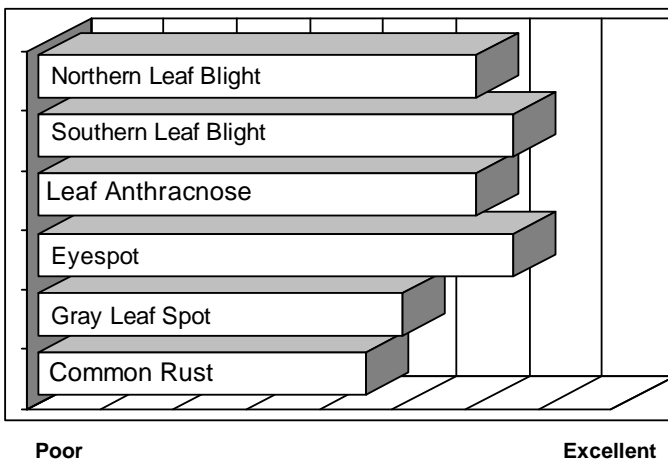

DISEASE TOLERANCE