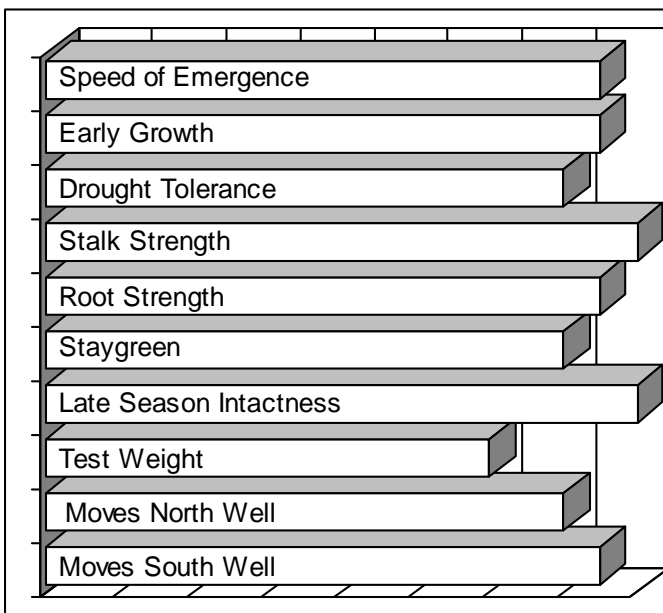

- **Herculex® Xtra hybrid with Roundup® and Liberty® herbicide tolerances**
- **Showy, healthy hybrid with excellent stalk and root strength**
- **Consistent, stable performance over a wide area, good southern movement**
- **Health, overall agronomics, and stress tolerance allow continuous corn use**
- **Best performance with higher plant populations and above average fertility**

### AGRONOMICS

Poor

Excellent

### DISEASE TOLERANCE

Poor

Excellent