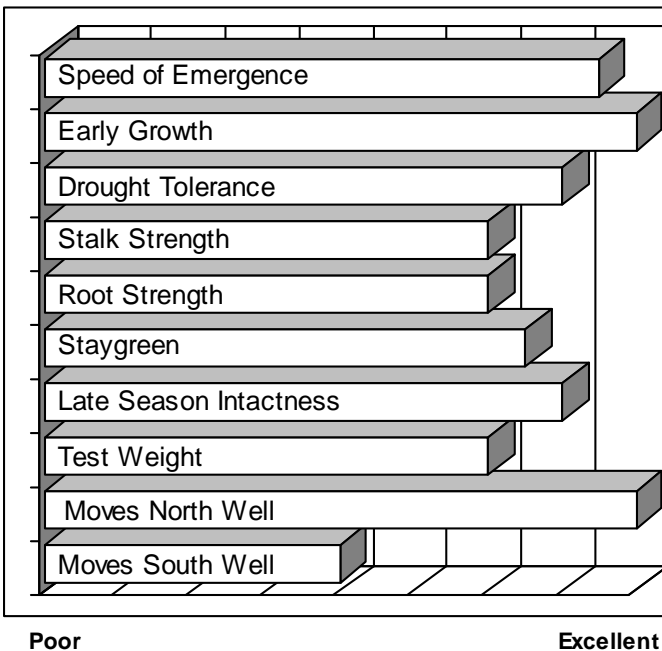

- **Leading high yields with YieldGard VT Triple™ corn borer and rootworm control**
- **Widely adapted, with excellent northern movement as a fuller season option**
- **Well adapted to soils and conditions that allow its very high yield potential**
- **Very nice grain quality with good test weight**
- **Very impressive, eye appealing plants with excellent early seedling vigor**

### AGRONOMICS

### PLANT CHARACTERISTICS

<b>Plant Height</b>	<b>Medium</b>
<b>Ear Height</b>	<b>Medium</b>
<b>Leaf Attitude</b>	<b>Semi Erect</b>
<b>Ear Type</b>	<b>Limited Flex, Girthy</b>
<b>Kernel Rows</b>	<b>16-20</b>
<b>Cob Color</b>	<b>Pink</b>
<b>Husk Cover</b>	<b>Average</b>
<b>GDUs to Flower</b>	<b>1300</b>
<b>GDUs to Maturity</b>	<b>2625</b>

### DISEASE TOLERANCE

Application	Excellent	Very Good	Good	Fair
<b>MANAGEMENT</b>				
High Input Management	X			
Low Input Management			X	
Corn after Corn		X		
No Till/Limited Tillage	X			
Delayed Harvest		X		
Silage Use			X	
<b>PLANT POPULATIONS</b>				
Less Than Optimum			X	
<b>Optimum Population</b>	<b>28,000 – 34,000 plants/acre</b>			
More Than Optimum	X			