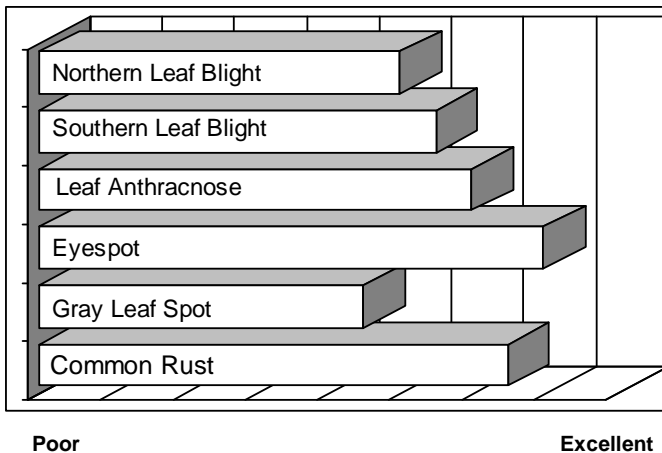

DISEASE TOLERANCE

Application	Excellent	Very Good	Good	Fair
MANAGEMENT				
High Input Management	X			
Low Input Management			X	
Corn after Corn		X		
No Till/Limited Tillage	X			
Delayed Harvest		X		
Silage Use			X	
PLANT POPULATIONS				
Less Than Optimum			X	
Optimum Population	28,000 – 34,000 plants/acre			
More Than Optimum	X