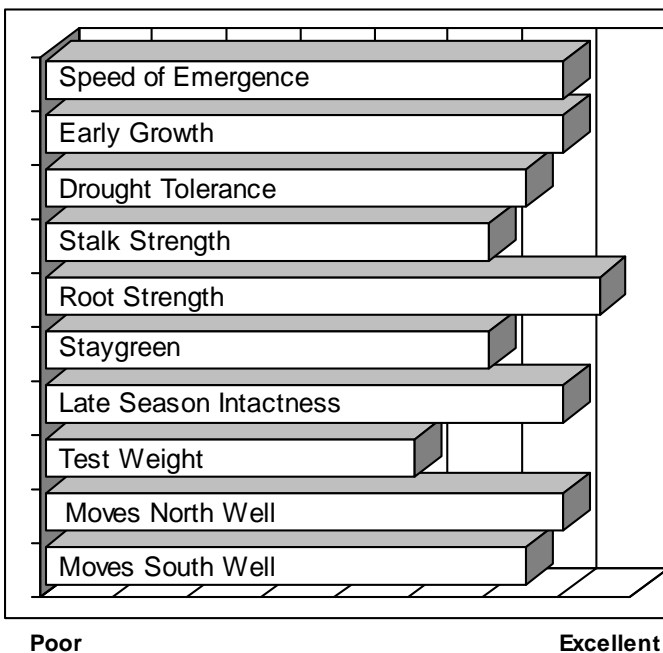

- **Impressive, healthy, high yielding hybrid with Roundup® herbicide tolerance**
- **Tests in 06-07 reveal an exceptional top end yield potential for this maturity**
- **Moderate flex, girthy ears with deep kernels**
- **Tall plants with good root strength and late season intactness**
- **Wide area of adaptation both north and south of normal maturity zone**

AGRONOMICS

PLANT CHARACTERISTICS

Plant Height	Tall
Ear Height	Medium High
Leaf Attitude	Semi Erect
Ear Type	Moderate Flex
Kernel Rows	16-18
Cob Color	Red
Husk Cover	Medium Short
GDUs to Flower	1340
GDUs to Maturity	2630

DISEASE TOLERANCE

Application	Excellent	Very Good	Good	Fair
MANAGEMENT				
High Input Management	X			
Low Input Management			X	
Corn after Corn		X		
No Till/Limited Tillage	X			
Delayed Harvest	X			
Silage Use	X			
PLANT POPULATIONS				
Less Than Optimum				X
Optimum Population	28,000 – 34,000 plants/acre			
More Than Optimum		X		