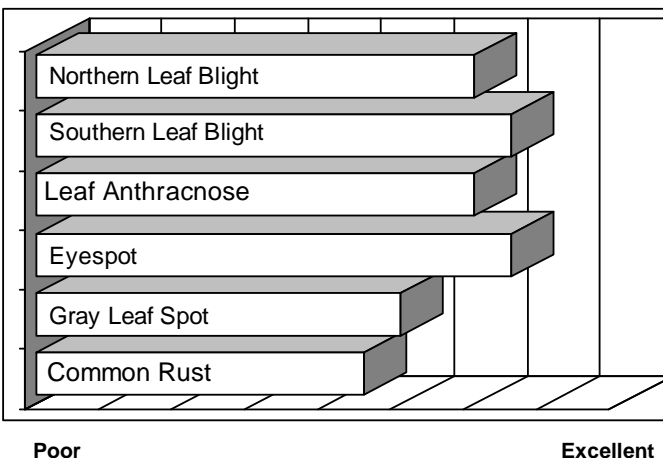

DISEASE TOLERANCE

Application	Excellent	Very Good	Good	Fair
MANAGEMENT				
High Input Management	X			
Low Input Management			X	
Corn after Corn		X		
No Till/Limited Tillage	X			
Delayed Harvest	X			
Silage Use	X			
PLANT POPULATIONS				
Less Than Optimum				X
Optimum Population	28,000 – 34,000 plants/acre			
More Than Optimum		X