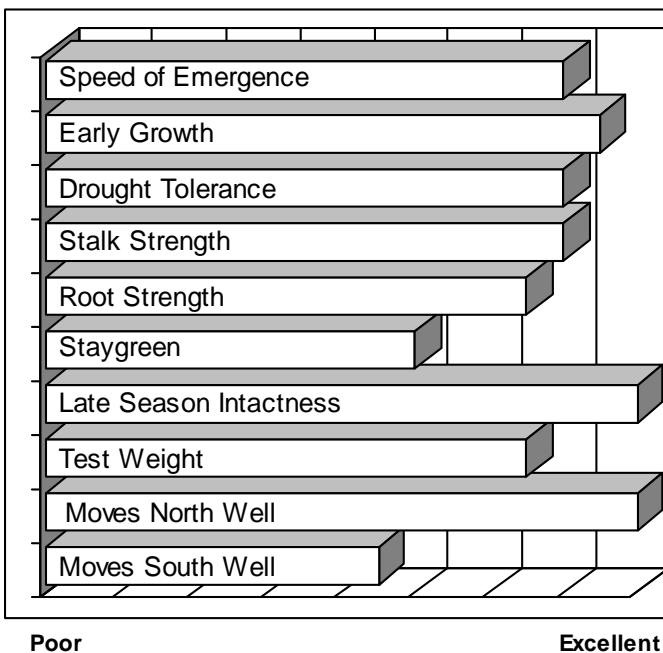

- High yields with YieldGard Plus™ corn borer and corn rootworm control
- “Racehorse” grain yields in 06-07 yield trials, excellent silage yields
- Medium tall, upright plants with very good stalks, roots, and plant intactness
- Excellent east to west, and northern movement as a fuller season option
- Good stalk and root strength, and tolerance to leaf Anthracnose and Goss’s Wilt

AGRONOMICS

PLANT CHARACTERISTICS

Plant Height	Medium Tall
Ear Height	Medium
Leaf Attitude	Upright
Ear Type	Limited Flex, Girthy
Kernel Rows	16-20
Cob Color	Red
Husk Cover	Medium
GDUs to Flower	1300
GDUs to Maturity	2595

DISEASE TOLERANCE

Application	Excellent	Very Good	Good	Fair
MANAGEMENT				
High Input Management	X			
Low Input Management			X	
Corn after Corn	X			
No Till/Limited Tillage	X			
Delayed Harvest		X		
Silage Use	X			
PLANT POPULATIONS				
Less Than Optimum				X
Optimum Population	28,000 – 34,000 plants/acre			
More Than Optimum	X			