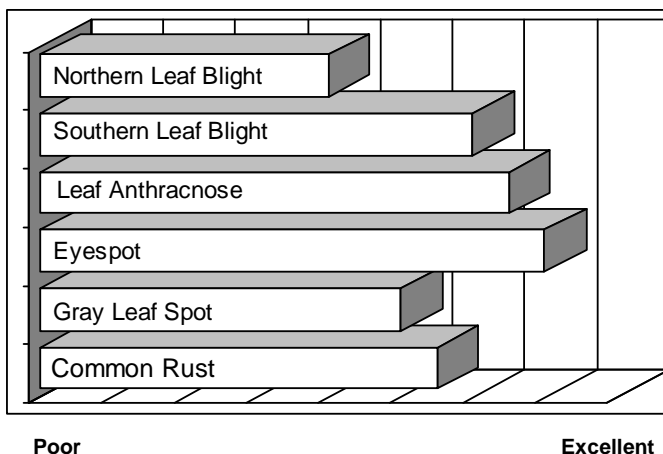

DISEASE TOLERANCE

Application	Excellent	Very Good	Good	Fair
MANAGEMENT				
High Input Management	X			
Low Input Management			X	
Corn after Corn	X			
No Till/Limited Tillage	X			
Delayed Harvest		X		
Silage Use	X			
PLANT POPULATIONS				
Less Than Optimum				X
Optimum Population	28,000 – 34,000 plants/acre			
More Than Optimum	X