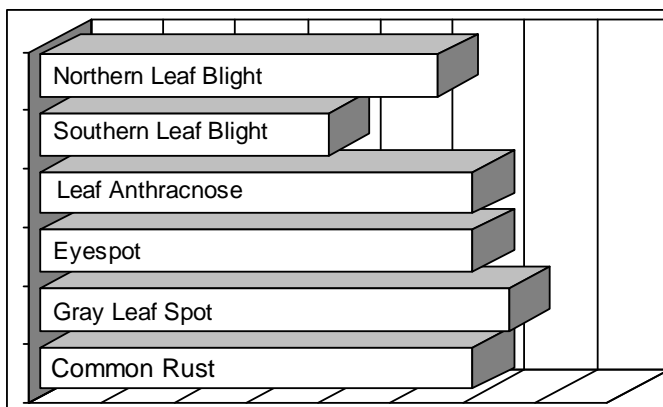

- **YieldGard VT Triple™** corn borer and rootworm control with proven yields
- **Upright plant style with exceptional staygreen, eye appeal, and intactness**
- **Semi-determinate ears with deep grain having high quality and test weight**
- **Consistent high yields in 2006 and 2007 yield trials**
- **Upright plant style adapts well to narrow rows and higher plant populations**

AGRONOMICS

Poor

Excellent

DISEASE TOLERANCE

Poor

Excellent

PLANT CHARACTERISTICS

Plant Height	Medium
Ear Height	Medium
Leaf Attitude	Upright
Ear Type	Limited Flex, Girthy
Kernel Rows	16-18
Cob Color	Red
Husk Cover	Good
GDUs to Flower	1340
GDUs to Maturity	2630

Application	Excellent	Very Good	Good	Fair
MANAGEMENT				
High Input Management	X			
Low Input Management				X
Corn after Corn	X			
No Till/Limited Tillage	X			
Delayed Harvest	X			
Silage Use				X
PLANT POPULATIONS				
Less Than Optimum				X
Optimum Population	30,000 – 34,000 plants/acre			
More Than Optimum	X			