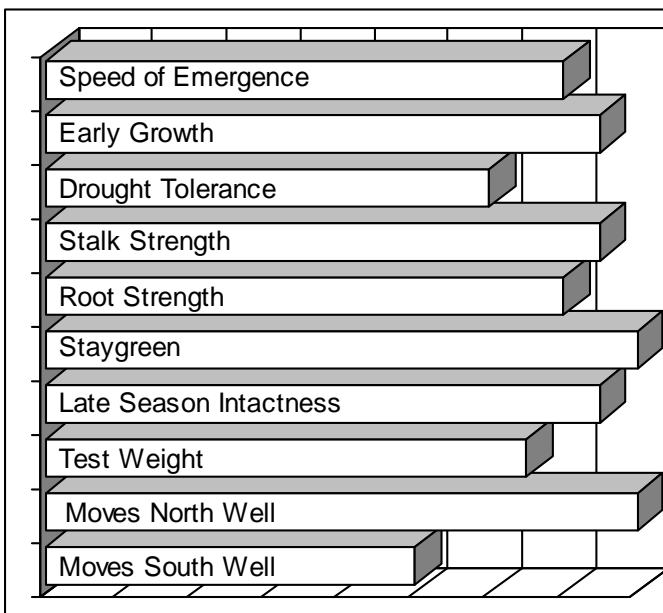

- **YieldGard VT Triple™** corn borer and rootworm control with proven yields
- **Upright plant style with exceptional staygreen, eye appeal, and intactness**
- **Semi-determinate ears with deep grain having high quality and test weight**
- **Consistent high yields in 2006 and 2007 yield trials**
- **Upright plant style adapts well to narrow rows and higher plant populations**

AGRONOMICS

Poor

Excellent

DISEASE TOLERANCE

Poor

Excellent

PLANT CHARACTERISTICS

Plant Height	Medium
Ear Height	Medium
Leaf Attitude	Upright
Ear Type	Limited Flex, Girthy
Kernel Rows	16-18
Cob Color	Red
Husk Cover	Good
GDUs to Flower	1340
GDUs to Maturity	2630

Application	Excellent	Very Good	Good	Fair
MANAGEMENT				
High Input Management	X			
Low Input Management				X
Corn after Corn	X			
No Till/Limited Tillage	X			
Delayed Harvest	X			
Silage Use				X
PLANT POPULATIONS				
Less Than Optimum				X
Optimum Population	30,000 – 34,000 plants/acre			
More Than Optimum	X			