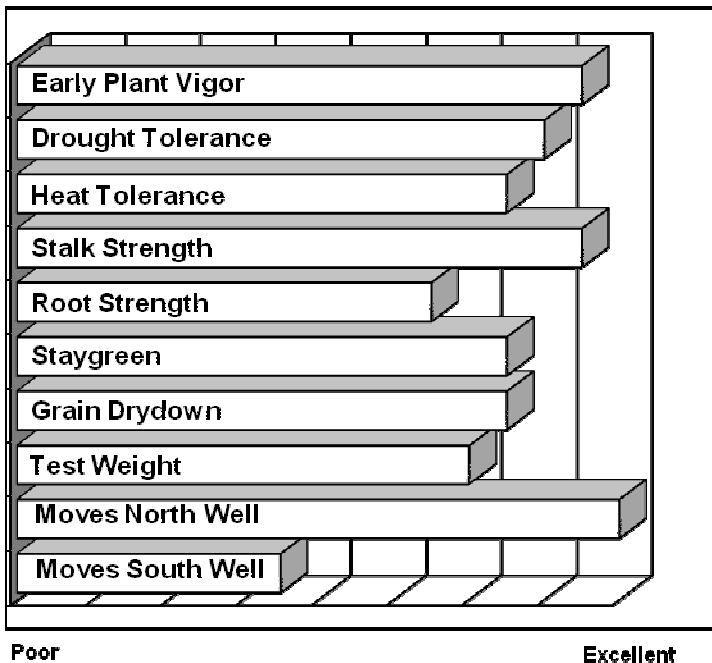

- Excellent top end yield potential with YieldGard VT Triple™ insect control
- Well adapted to high yield management and productive soils
- Girthy ear style that maintains good consistency even at higher populations
- Exciting new companion hybrid with R6608VBW in this maturity range
- Adapted both west and east across the northern cornbelt

**AGRONOMICS**

**PLANT CHARACTERISTICS**

Plant Height	Medium Tall
Ear Height	Medium High
Leaf Attitude	Semi Upright
Ear Type	Girthy, Mod.
Flex	
Kernel Rows	16-18
Cob Color	Red
Husk Cover	Semi Open
Ear Shank Length	Medium
Flowering for Maturity	Average
Black Layer for Maturity	Average