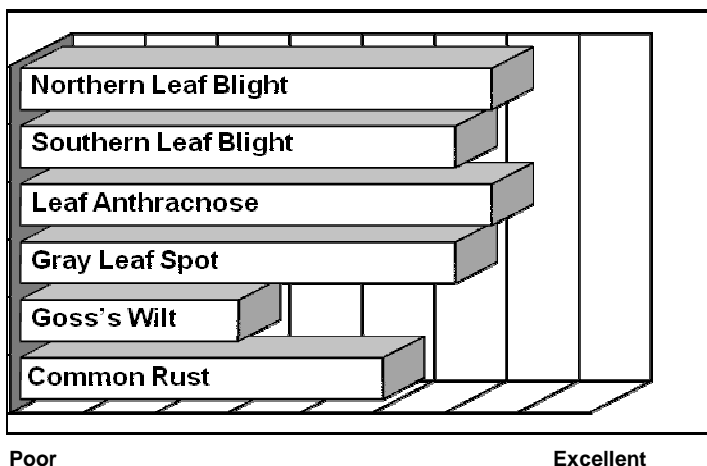

DISEASE TOLERANCE

Application	Excellent	Very Good	Good	Fair
MANAGEMENT				
High Input Management	X			
Low Input Management			X	
Corn after Corn		X		
No Till/Limited Tillage	X			
Delayed Harvest				X
Silage Use		X		
PLANT POPULATIONS				
Less Than Optimum			X	
Optimum Population	28,000 – 32,000 plants/acre			
More Than Optimum		X