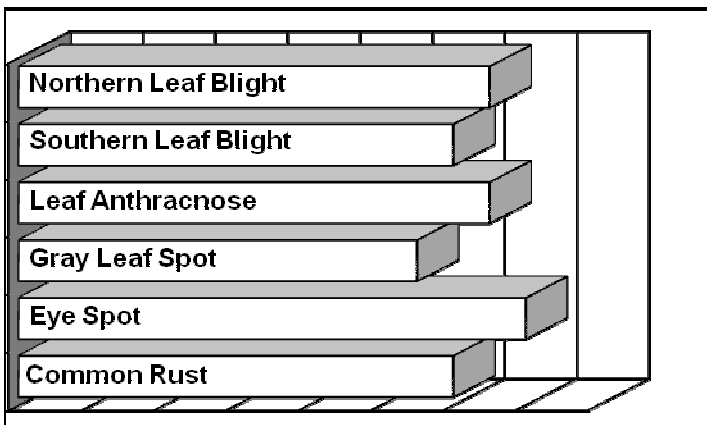

AGRONOMICS

Poor Excellent

PLANT CHARACTERISTICS

Plant Height	Medium
Ear Height	Medium
Leaf Attitude	Semi Upright
Ear Type	Girthy, Mod.
Flex	
Kernel Rows	16-18
Cob Color	Pink
Husk Cover	Semi Open
Ear Shank Length	Medium
Flowering for Maturity	Average
Black Layer for Maturity	Average

DISEASE TOLERANCE

Poor Excellent

Application	Excellent	Very Good	Good	Fair
MANAGEMENT				
High Input Management	X			
Low Input Management			X	
Corn after Corn		X		
No Till/Limited Tillage	X			
Delayed Harvest	X			
Silage Use			X	
PLANT POPULATIONS				
Less Than Optimum				X
Optimum Population	28,000 – 32,000 plants/acre			
More Than Optimum		X		