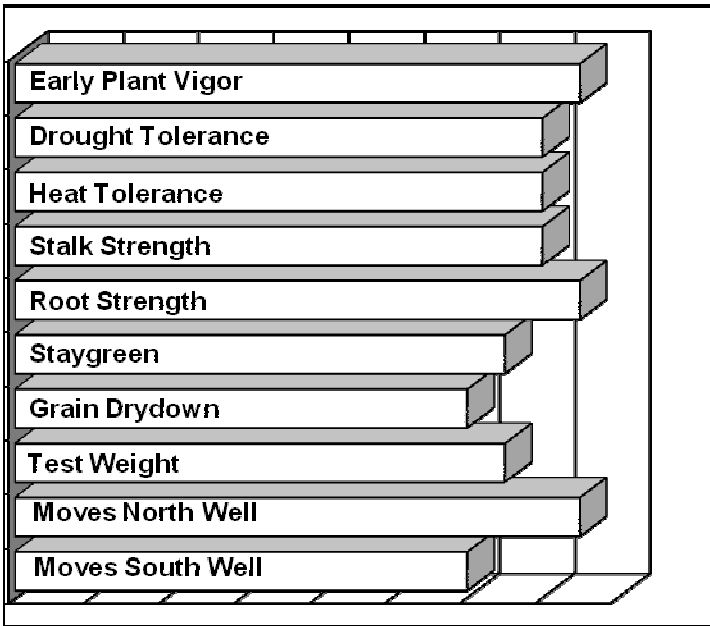

- **Consistent, dependable performer with YieldGard VT Triple™ insect control**
- **Widely adapted genetics east and west, moves north well**
- **Very intact plants through harvest with excellent root and stalk strength**
- **Girthy ear style with high quality grain and test weight**
- **Very diverse companion hybrid with AV 5016V3R in this maturity range**

AGRONOMICS

Poor Excellent

PLANT CHARACTERISTICS

Plant Height	Medium
Ear Height	Medium
Leaf Attitude	Semi Upright
Ear Type	Girthy, Mod.
Flex	
Kernel Rows	16-18
Cob Color	Pink
Husk Cover	Semi Open
Ear Shank Length	Medium
Flowering for Maturity	Average
Black Layer for Maturity	Average

DISEASE TOLERANCE

Poor Excellent

Application	Excellent	Very Good	Good	Fair
MANAGEMENT				
High Input Management	X			
Low Input Management			X	
Corn after Corn		X		
No Till/Limited Tillage	X			
Delayed Harvest	X			
Silage Use			X	
PLANT POPULATIONS				
Less Than Optimum				X
Optimum Population	28,000 – 32,000 plants/acre			
More Than Optimum		X		